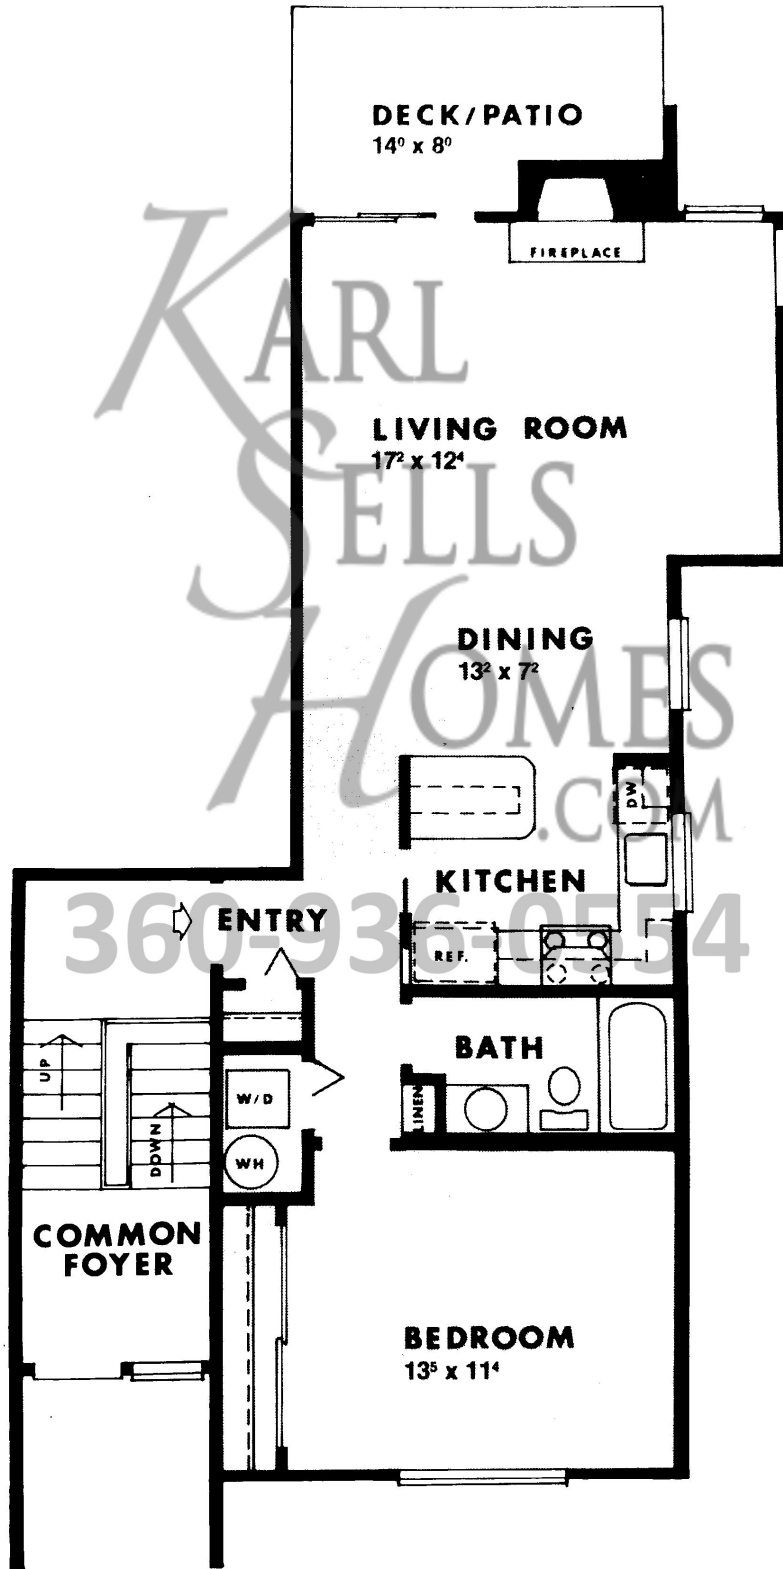

# Winfield 717 sq ft

**YOUR Community Expert Located in THE Clubhouse**  
Fairway Village Realty 15509 SE Fernwood Dr Vancouver WA  
Karl Lemire (360) 936-0554 [Karl@KarlSellsHomes.com](mailto:Karl@KarlSellsHomes.com)