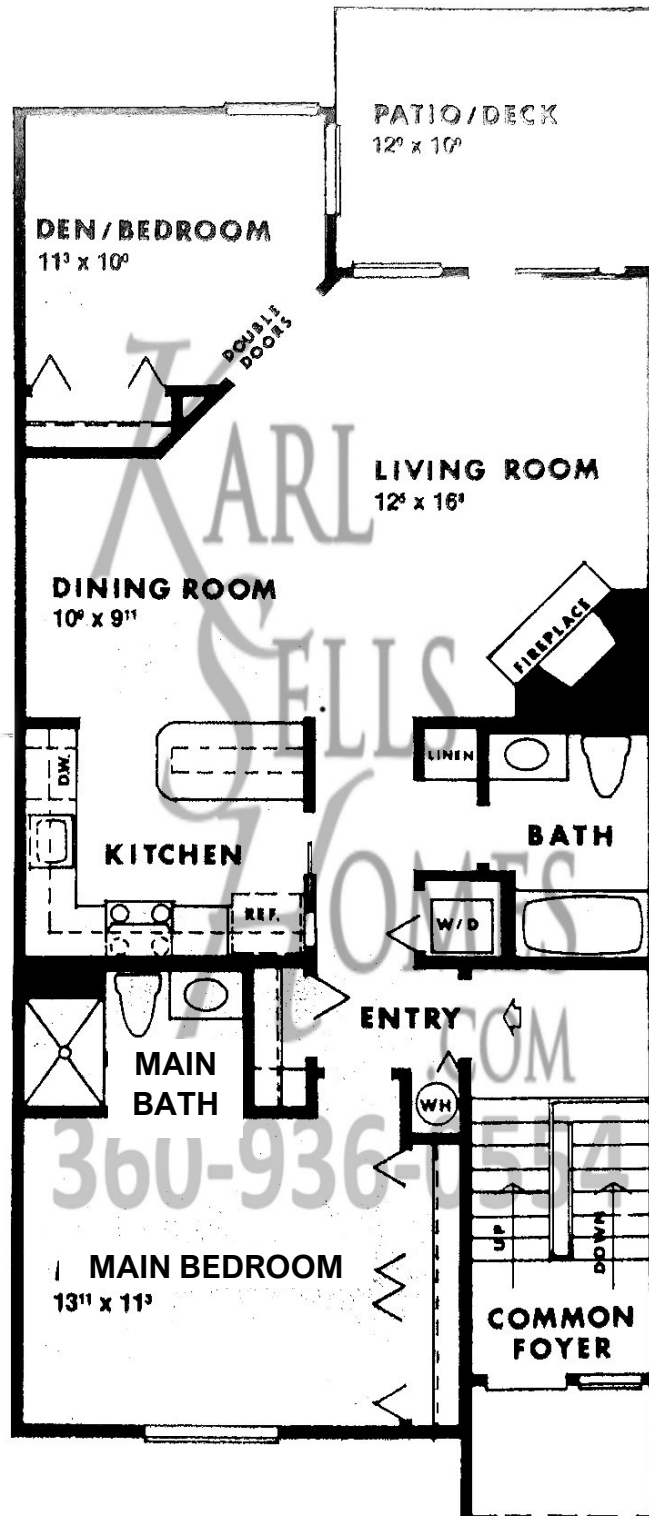

Del Monte 950 sq ft

YOUR Community Expert Located in THE Clubhouse
Fairway Village Realty 15509 SE Fernwood Dr Vancouver WA
Karl Lemire (360) 936-0554 Karl@KarlSellsHomes.com