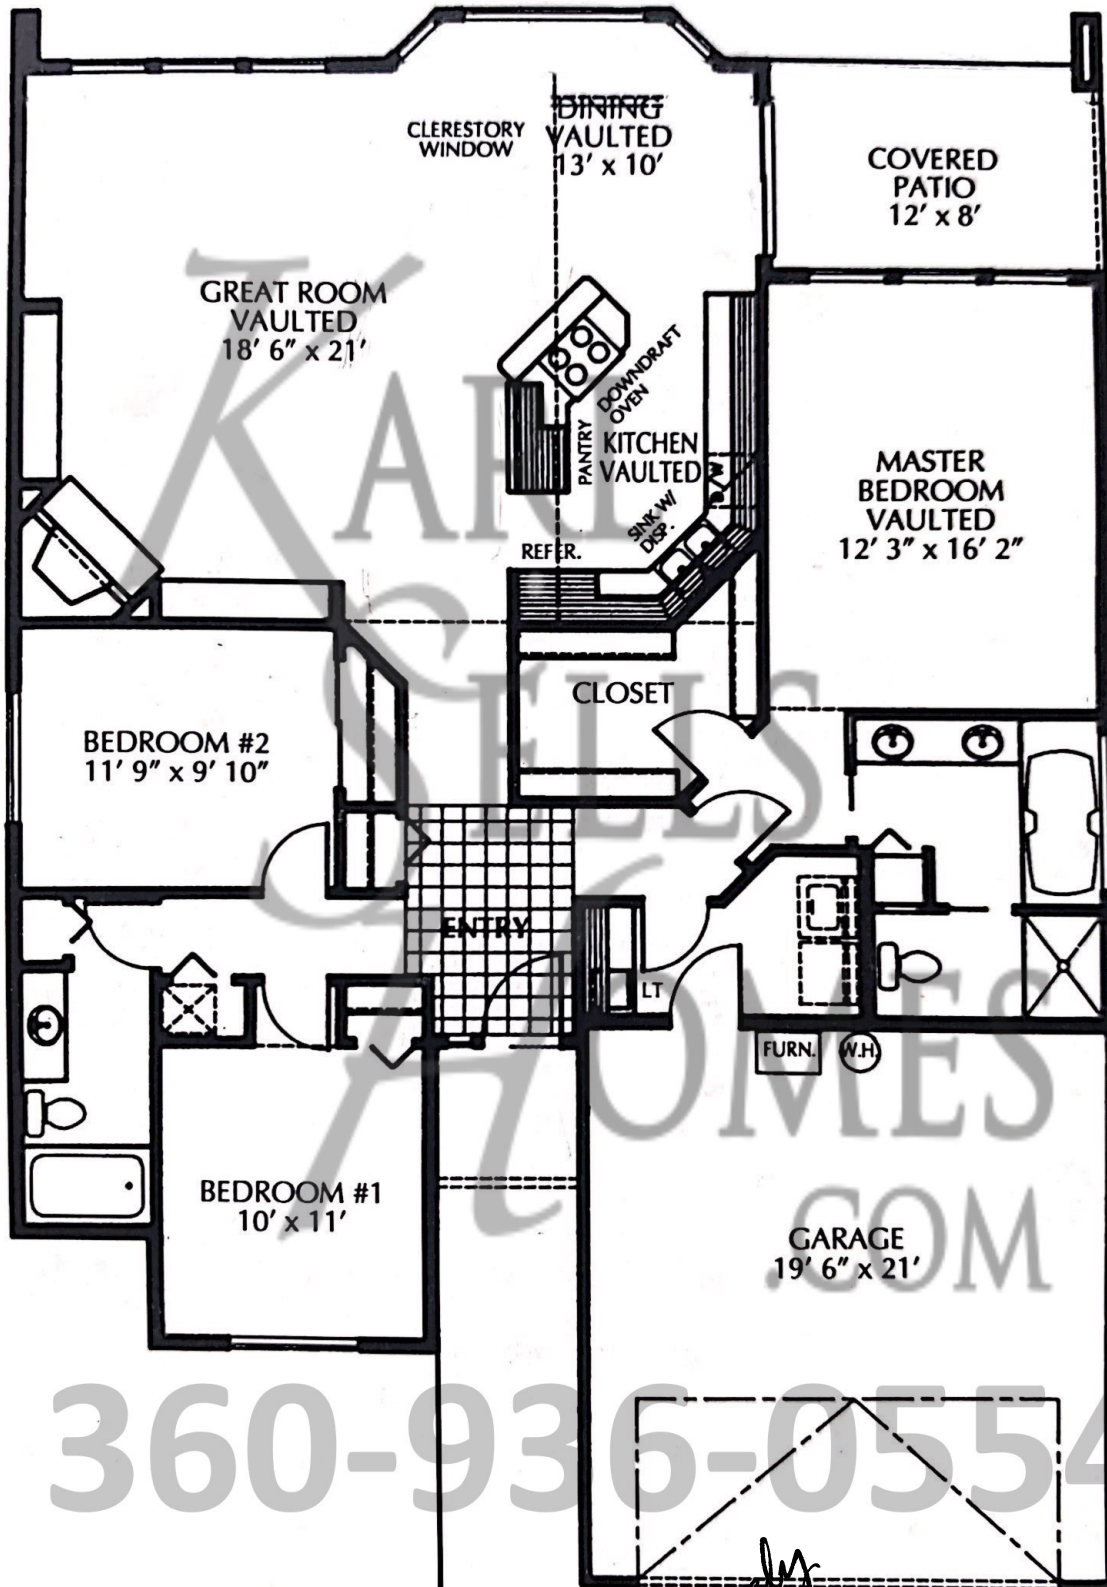

Waterford

1658 Sqft

**Pics & Info in front of any home to your phone!
Text goMobile to 38470 Enter Code: goMobile for FREE App.**

Karl Lemire 360-936-0554
Karl@KarlSellsHomes.com

Exclusively

Fairway Village Realty
Community Expert