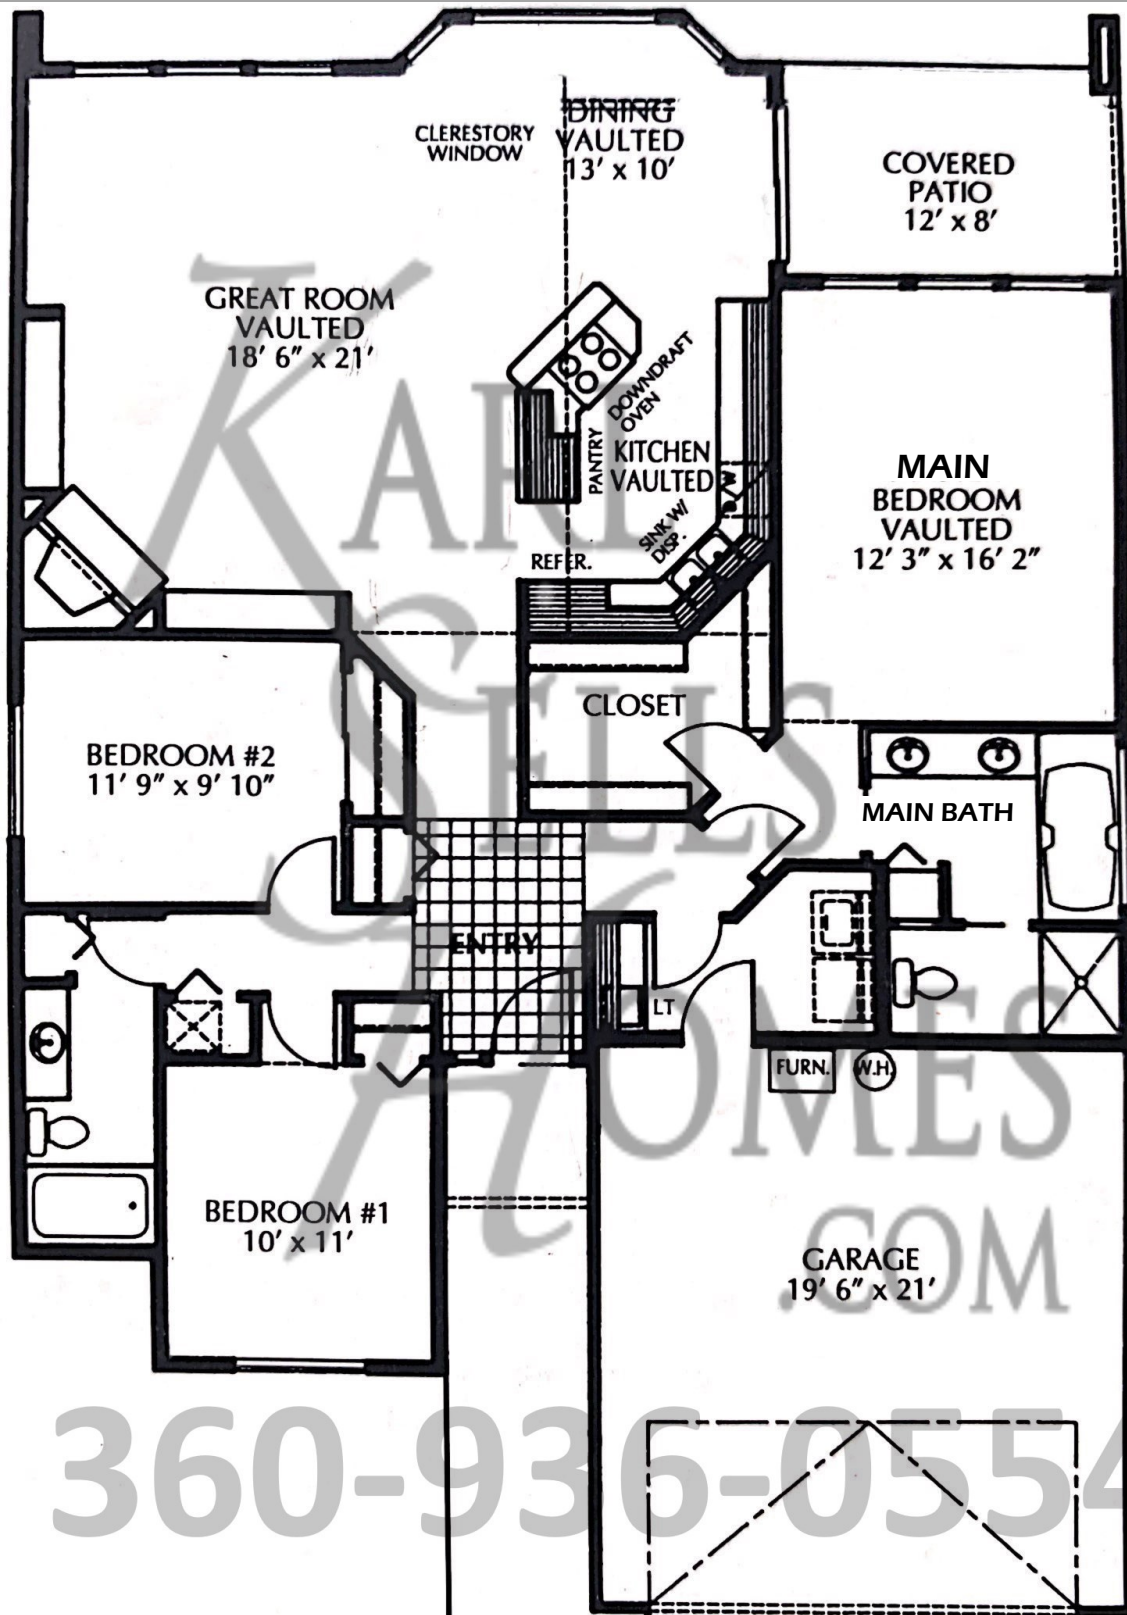

# Waterford 1658 sq ft

**YOUR Community Expert Located in THE Clubhouse**  
Fairway Village Realty 15509 SE Fernwood Dr Vancouver WA  
Karl Lemire (360) 936-0554 [Karl@KarlSellsHomes.com](mailto:Karl@KarlSellsHomes.com)