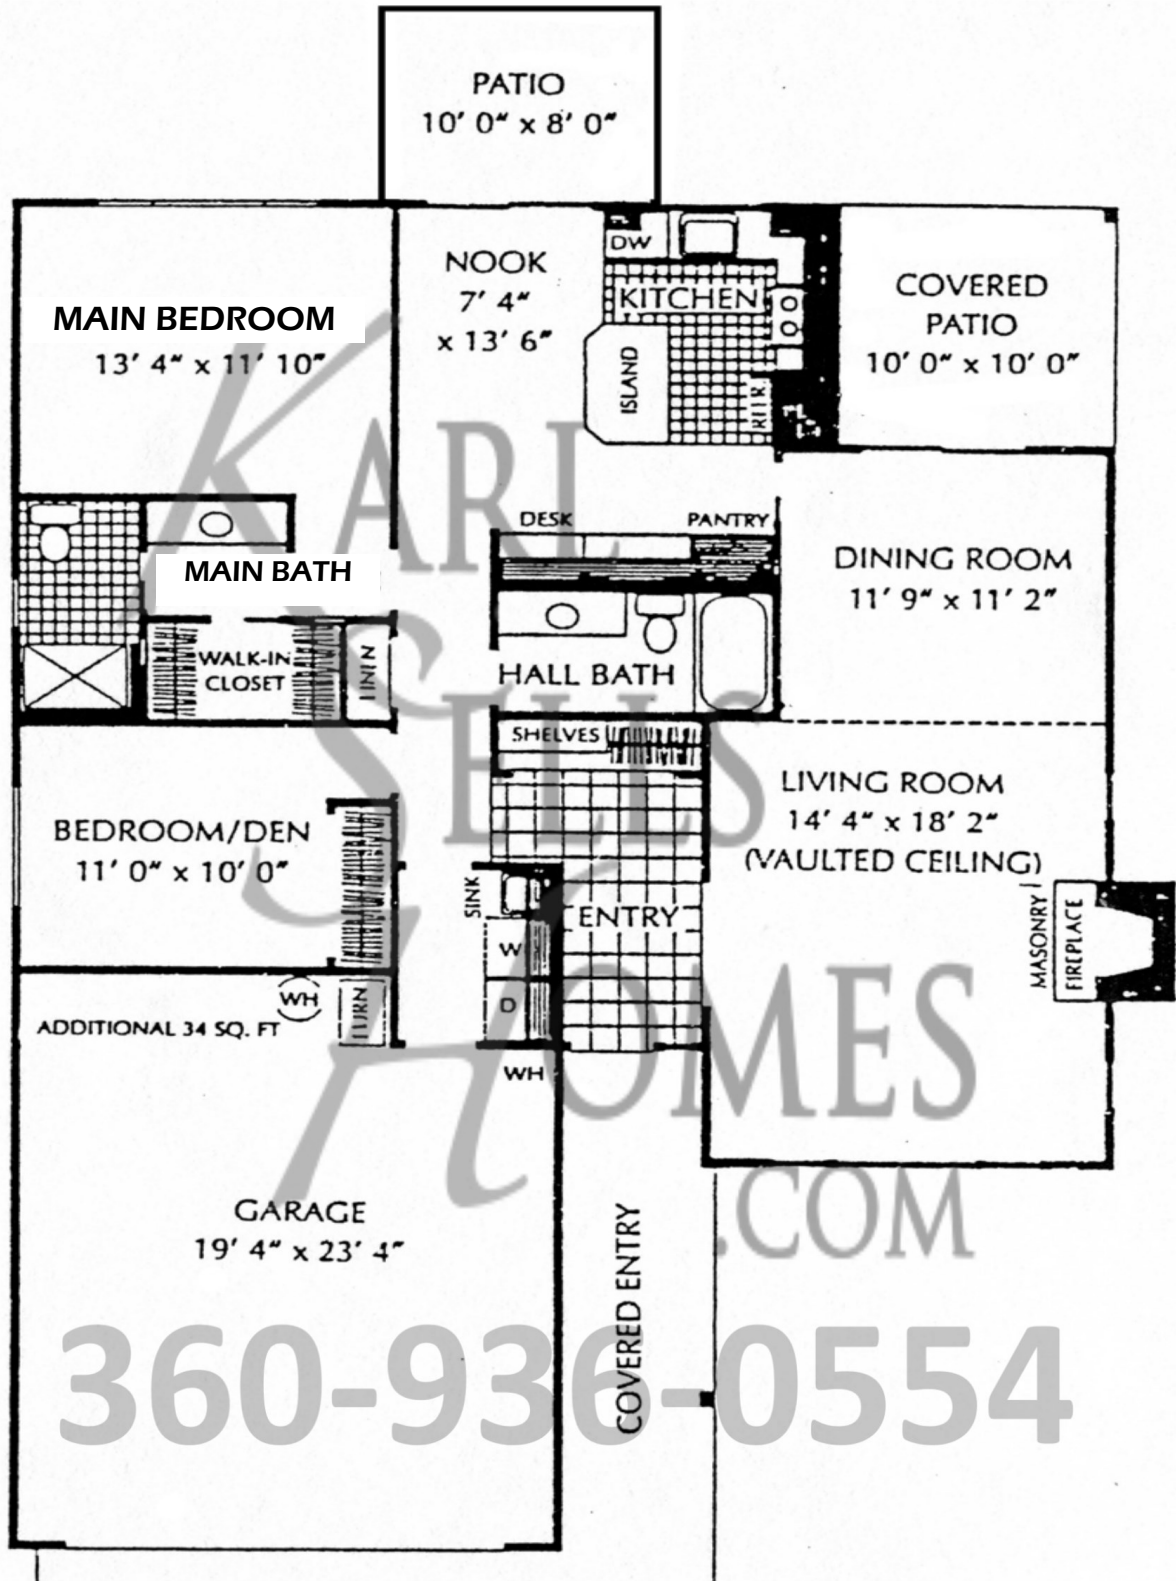

# Salishan Patio 1324 sq ft

360-936-0554

**YOUR Community Expert Located in THE Clubhouse**  
Fairway Village Realty 15509 SE Fernwood Dr Vancouver WA  
Karl Lemire (360) 936-0554 Karl@KarlSellsHomes.com