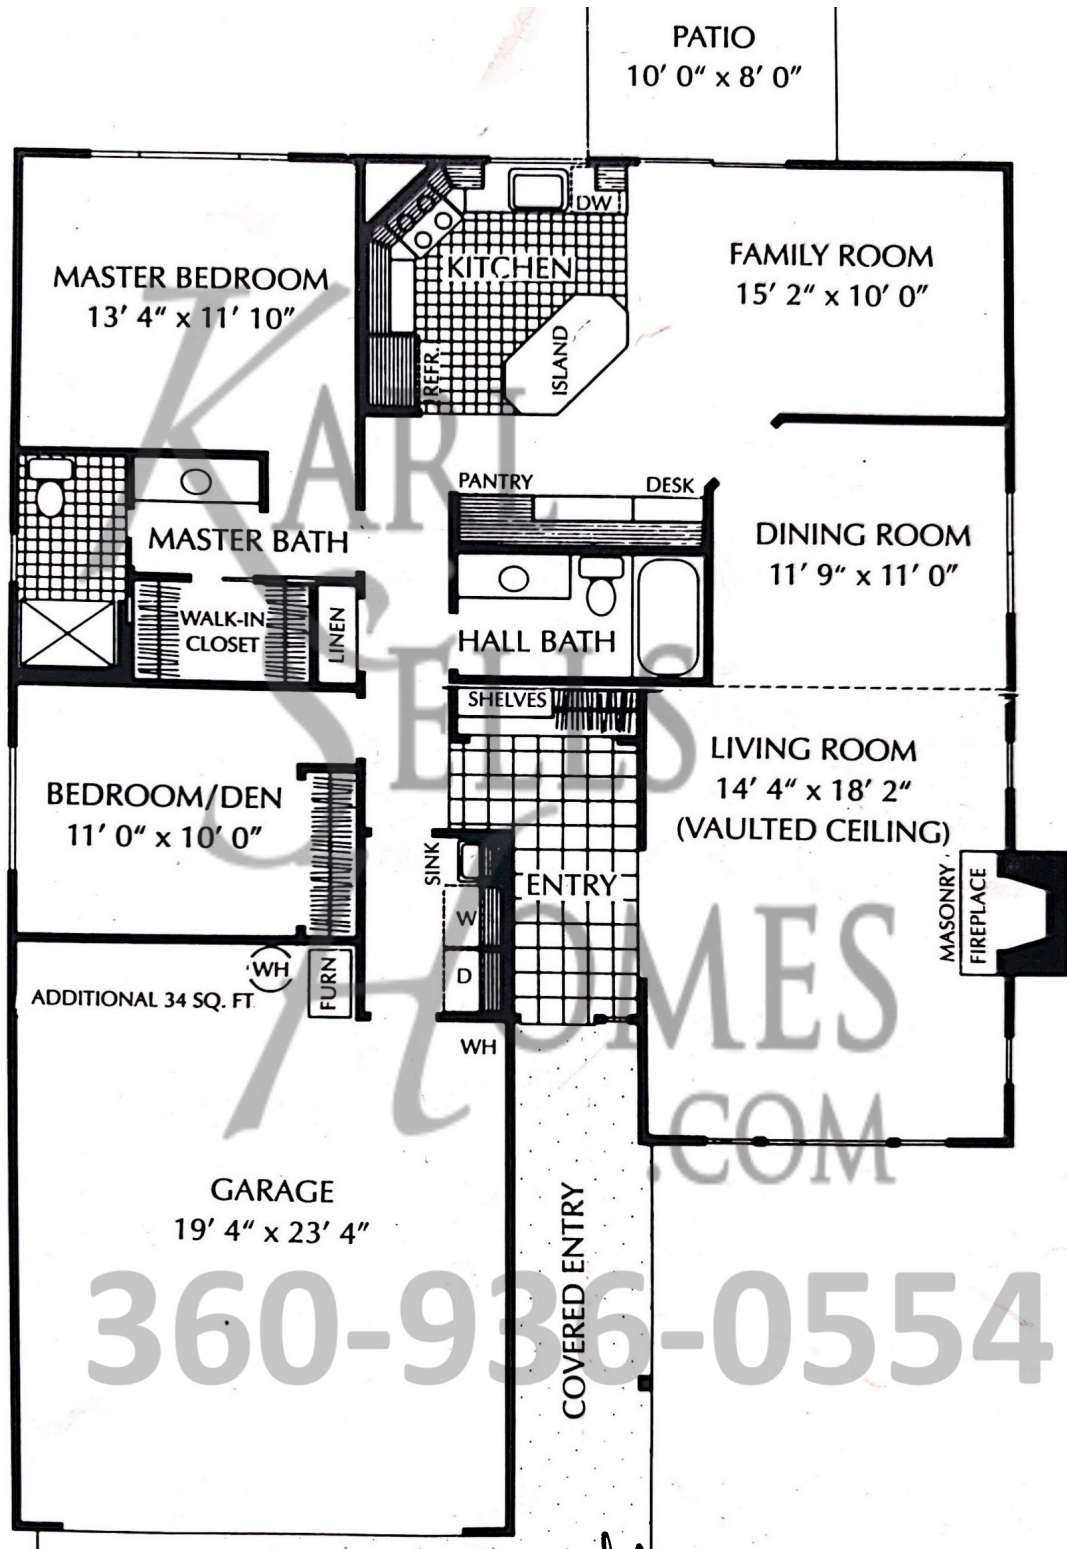

Shalishan - Family

1424 Sqft

**Pics & Info in front of any home to your phone!
Text goMobile to 38470 Enter Code: goMobile for FREE App.**

Karl Lemire 360-936-0554
Karl@KarlSellsHomes.com

Exclusively

Fairway Village Realty
Community Expert