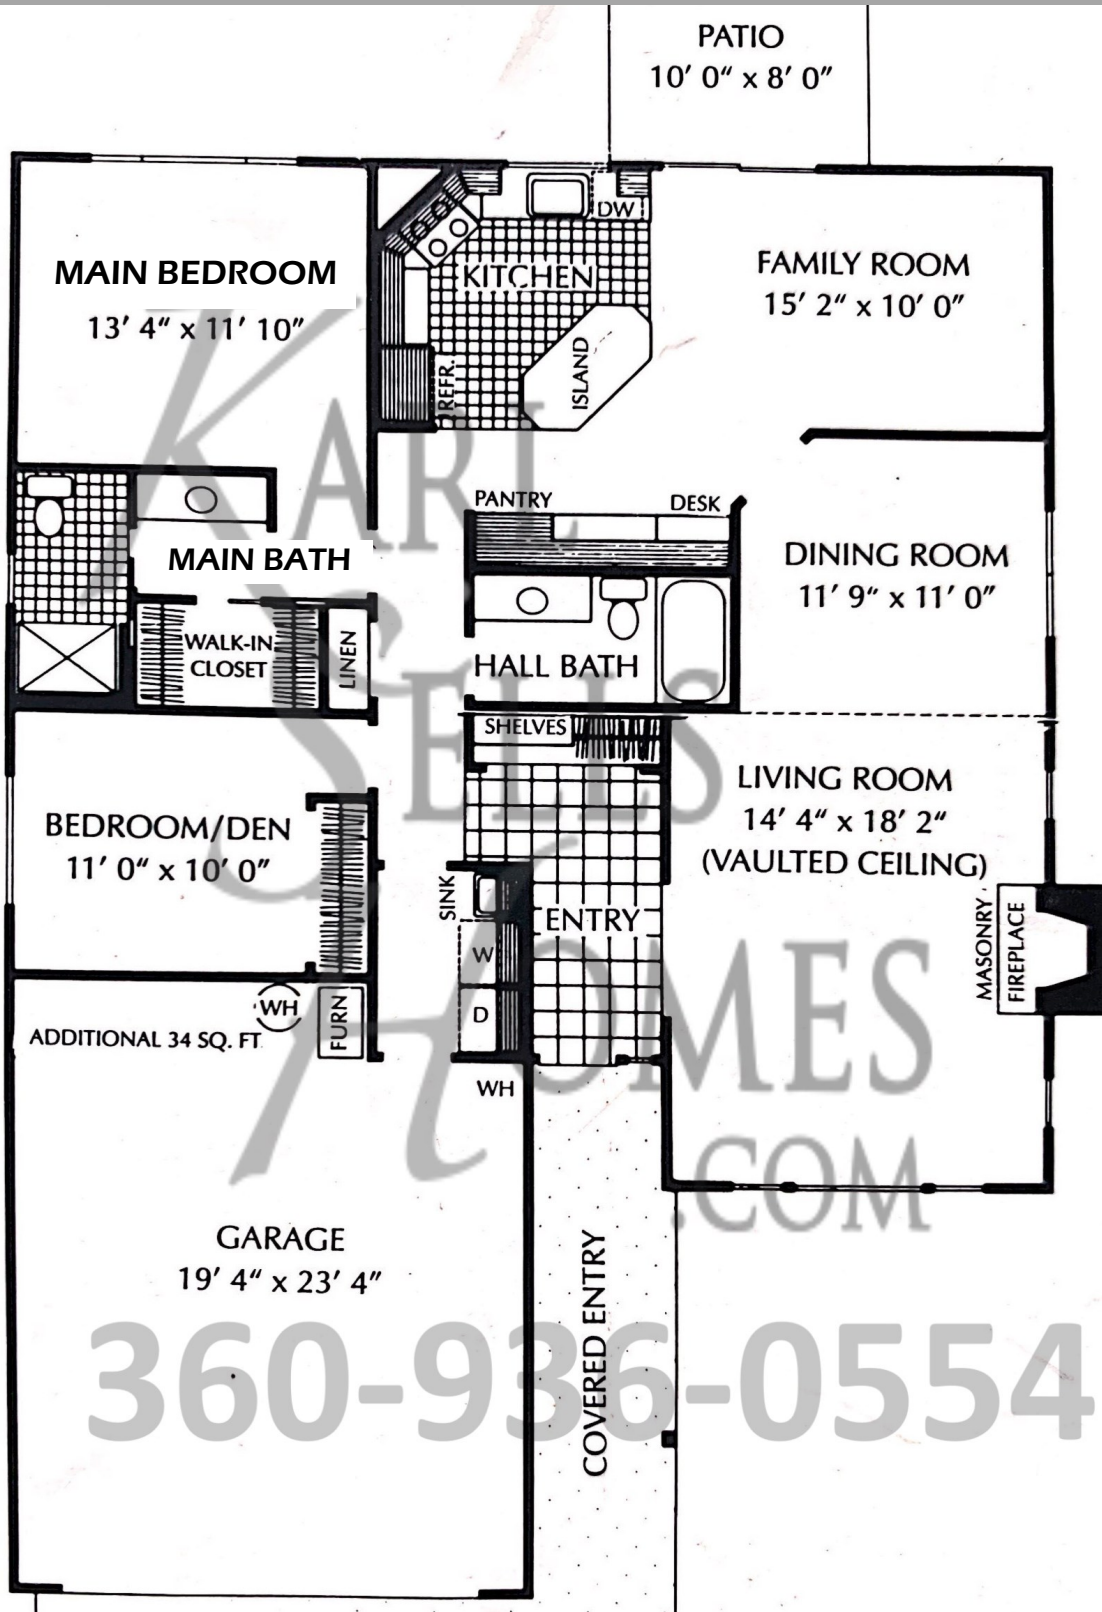

Salishan Family 1424 sq ft

YOUR Community Expert Located in THE Clubhouse
Fairway Village Realty 15509 SE Fernwood Dr Vancouver WA
Karl Lemire (360) 936-0554 Karl@KarlSellsHomes.com