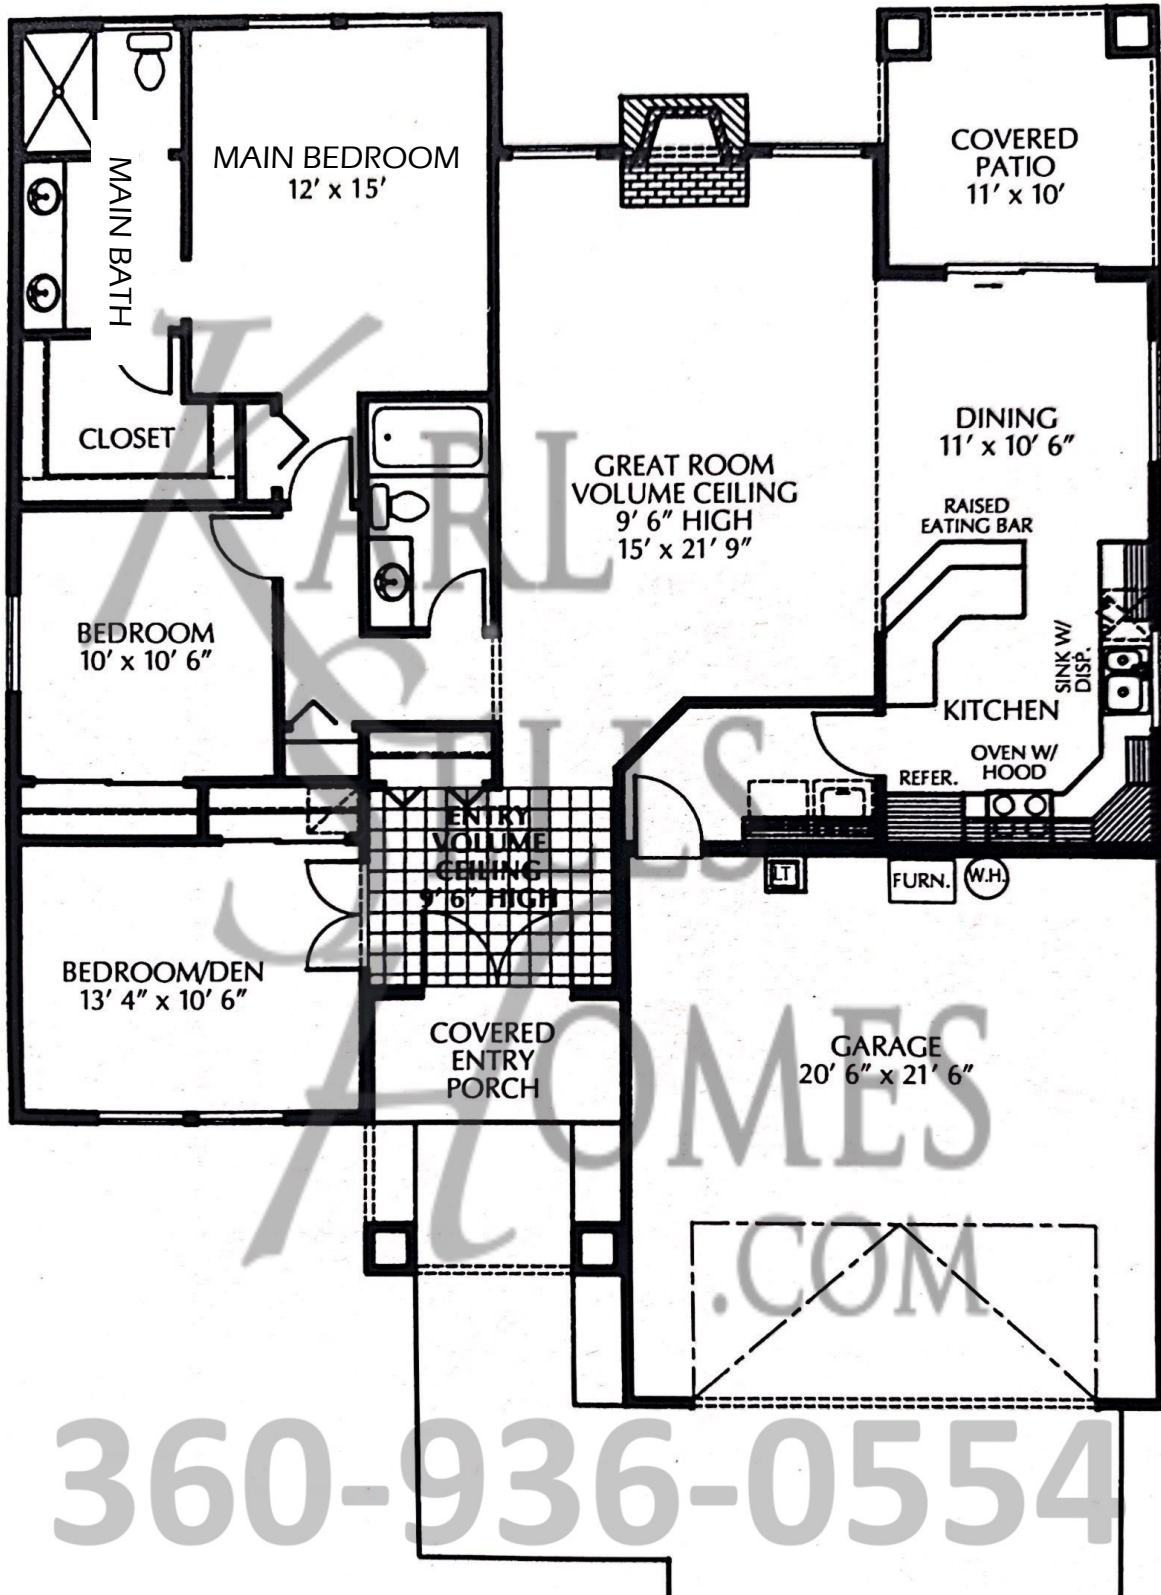

Princeville 1579 sq ft

YOUR Community Expert Located in THE Clubhouse
Fairway Village Realty 15509 SE Fernwood Dr Vancouver WA
Karl Lemire (360) 936-0554 Karl@KarlSellsHomes.com