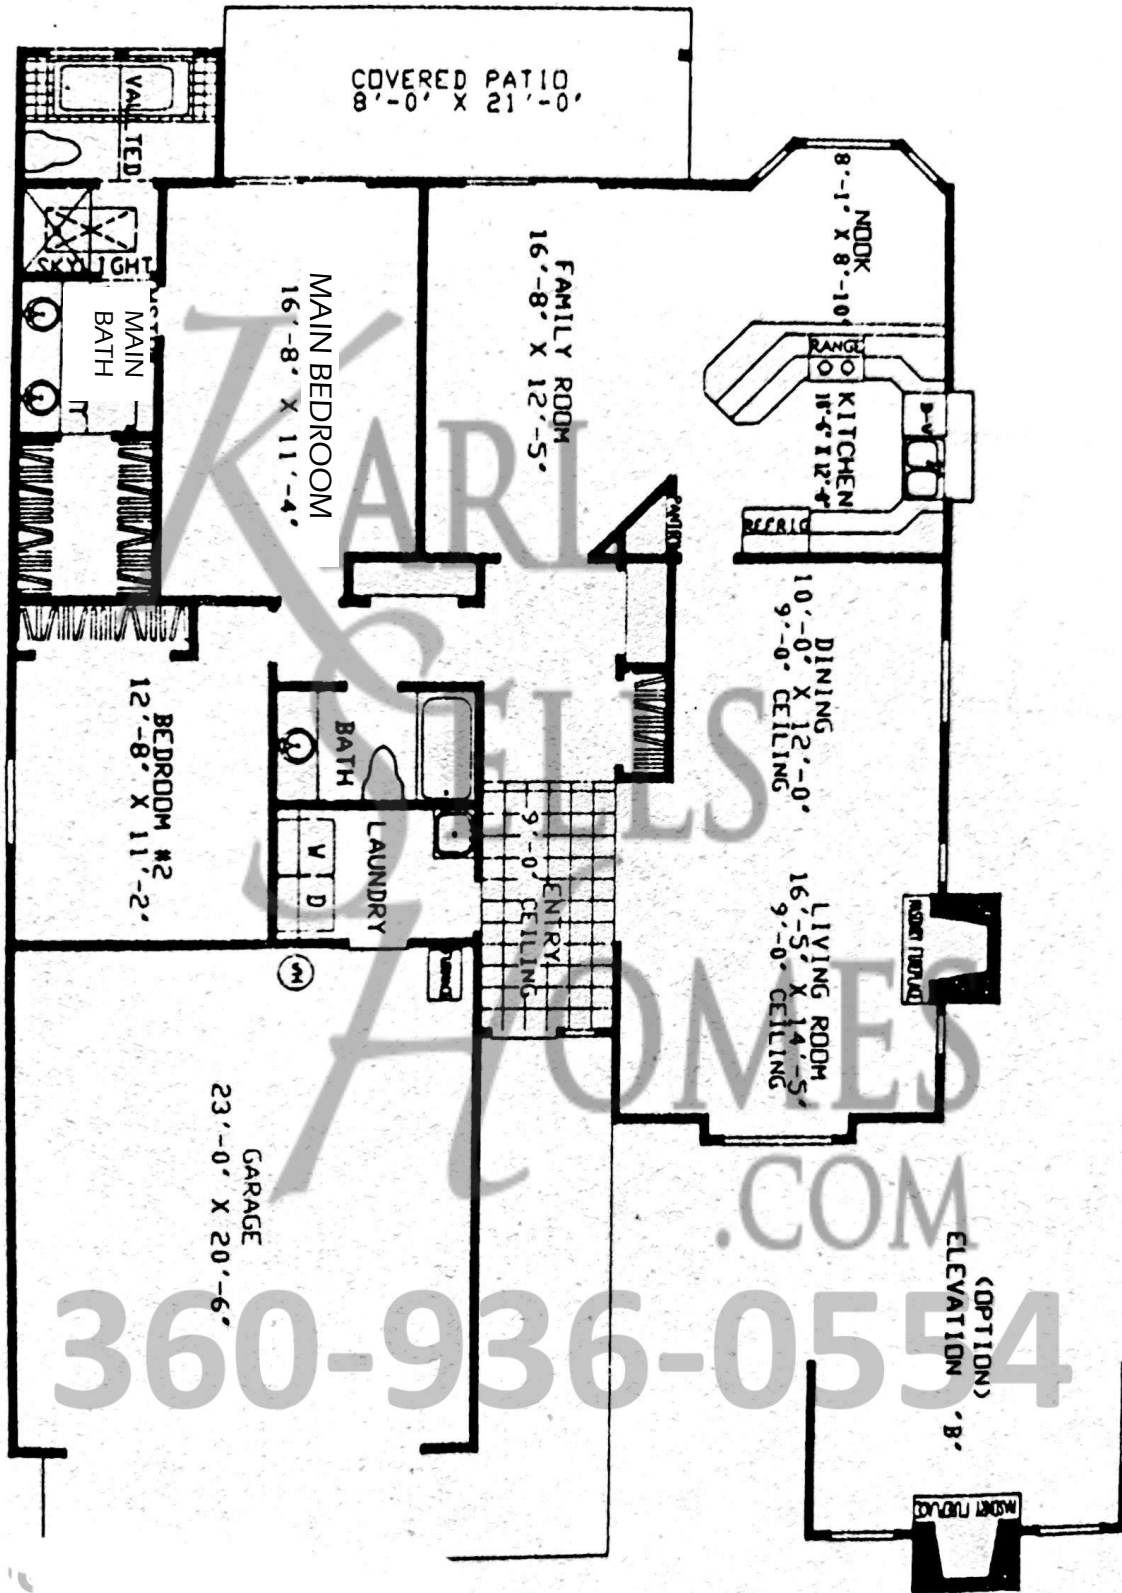

Pinehurst 1683 sq ft

**YOUR Community Expert Located in THE Clubhouse
Fairway Village Realty 15509 SE Fernwood Dr Vancouver WA
Karl Lemire (360) 936-0554 Karl@KarlSellsHomes.com**