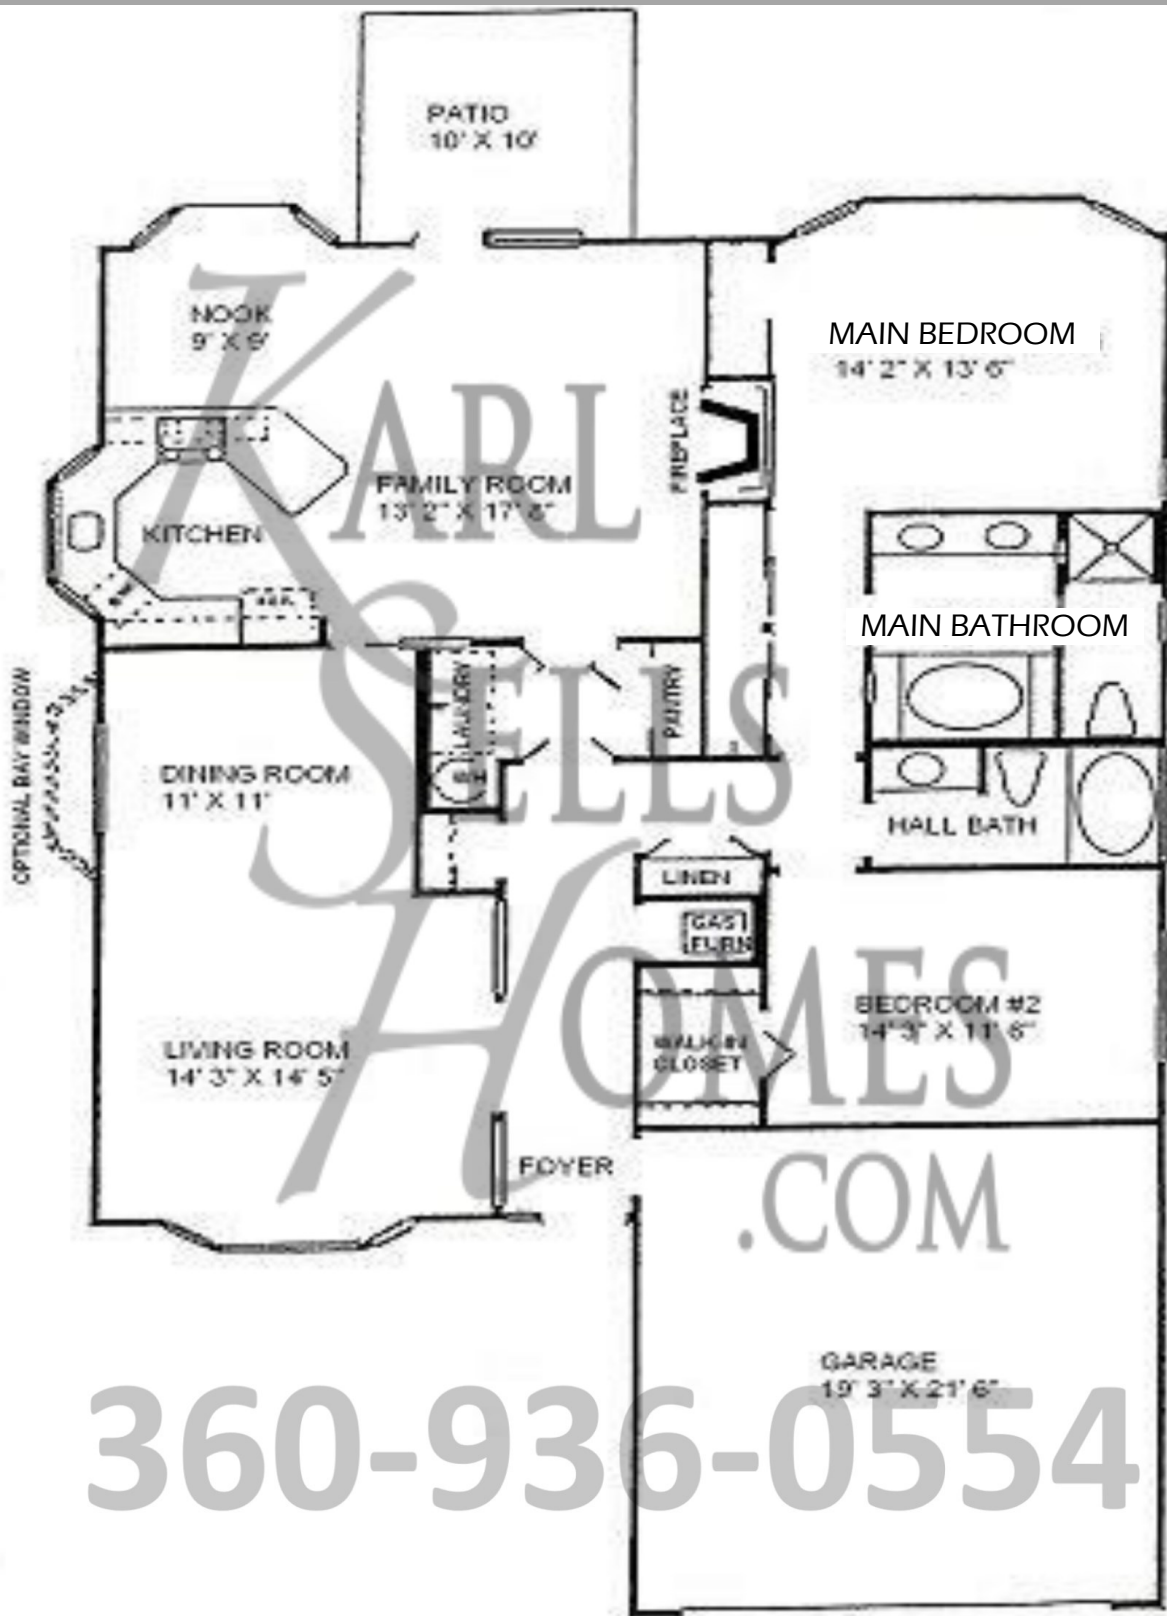

# Parkview 1680 sq ft

**YOUR Community Expert Located in THE Clubhouse  
Fairway Village Realty 15509 SE Fernwood Dr Vancouver WA  
Karl Lemire (360) 936-0554 Karl@KarlSellsHomes.com**