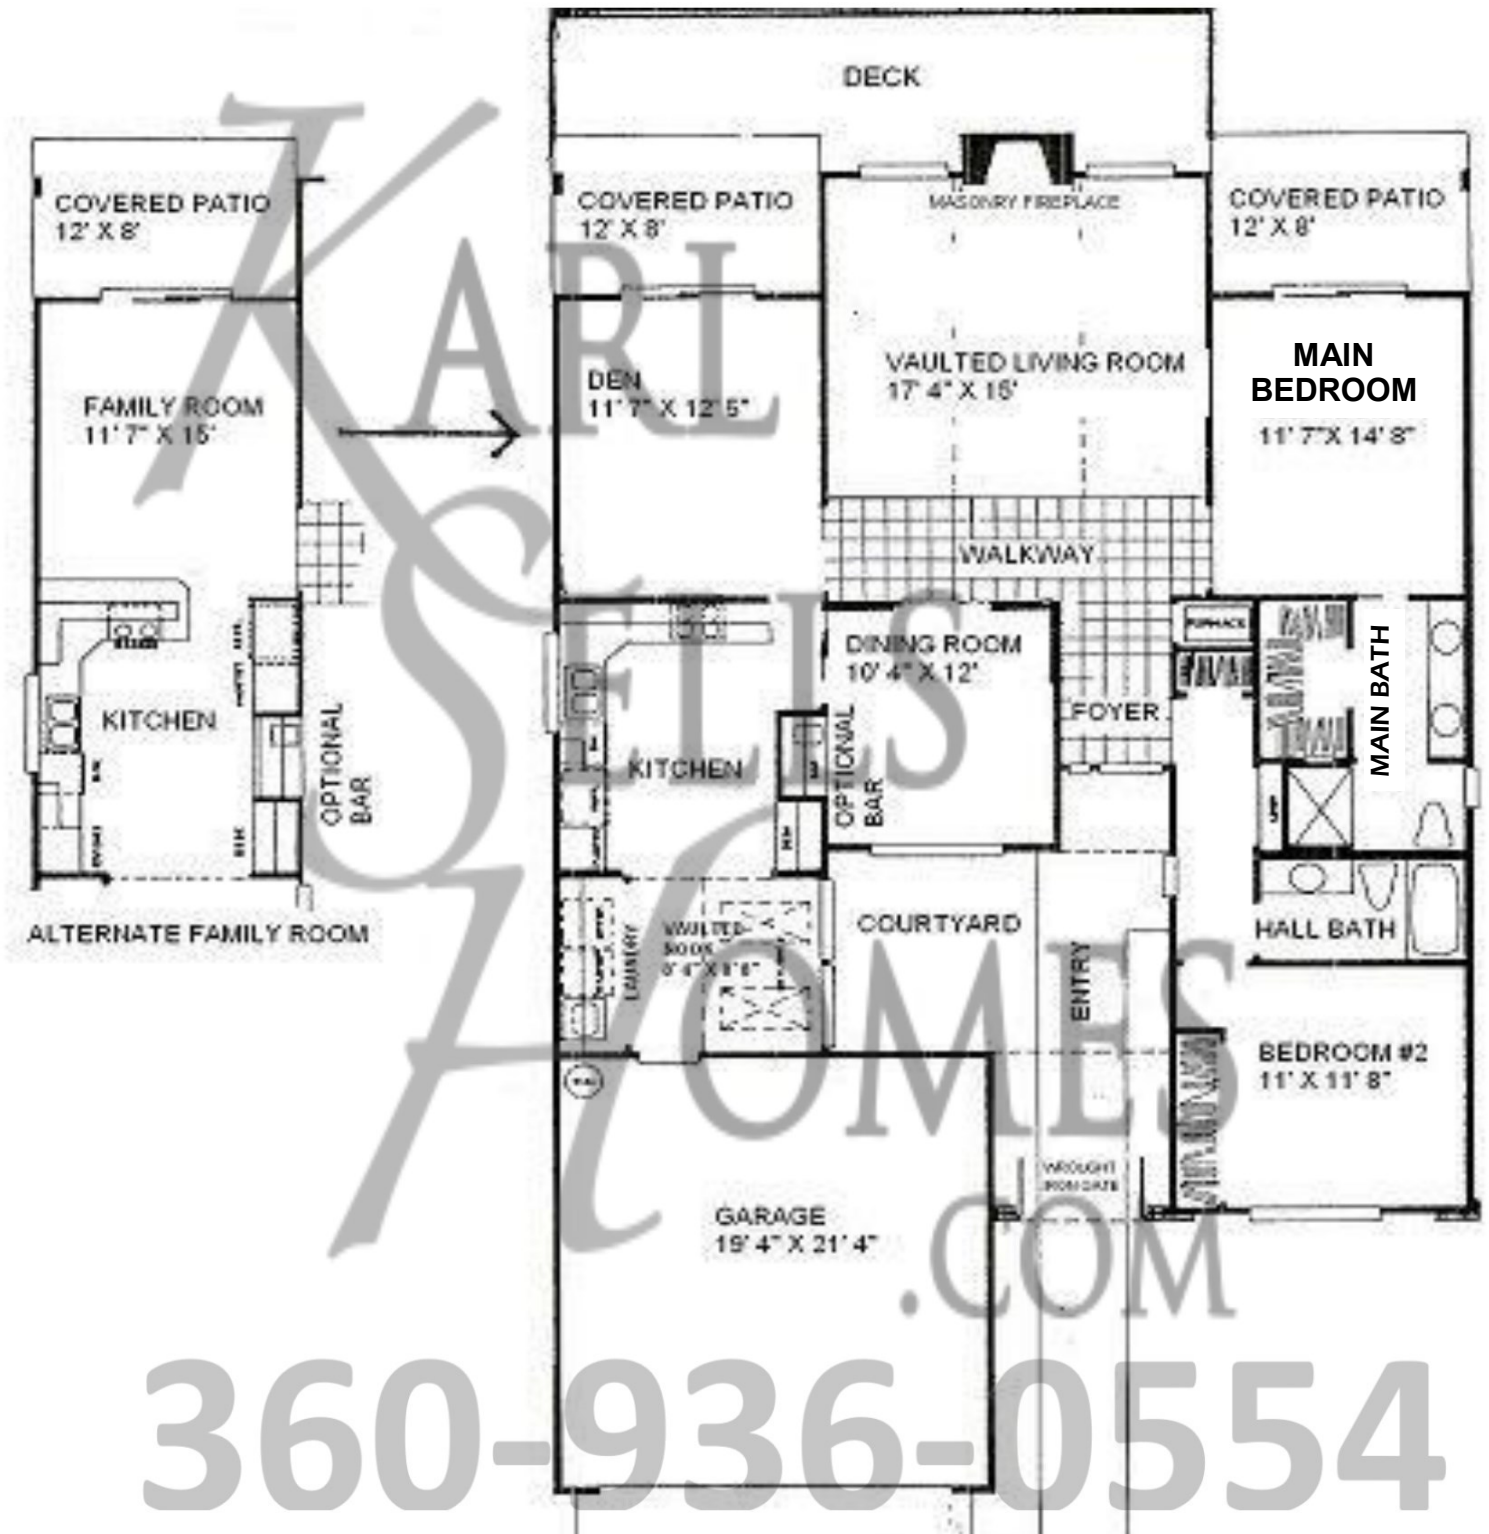

Meadows 1636 sq ft

360-936-0554

YOUR Community Expert Located in THE Clubhouse
Fairway Village Realty 15509 SE Fernwood Dr Vancouver WA
Karl Lemire (360) 936-0554 Karl@KarlSellsHomes.com