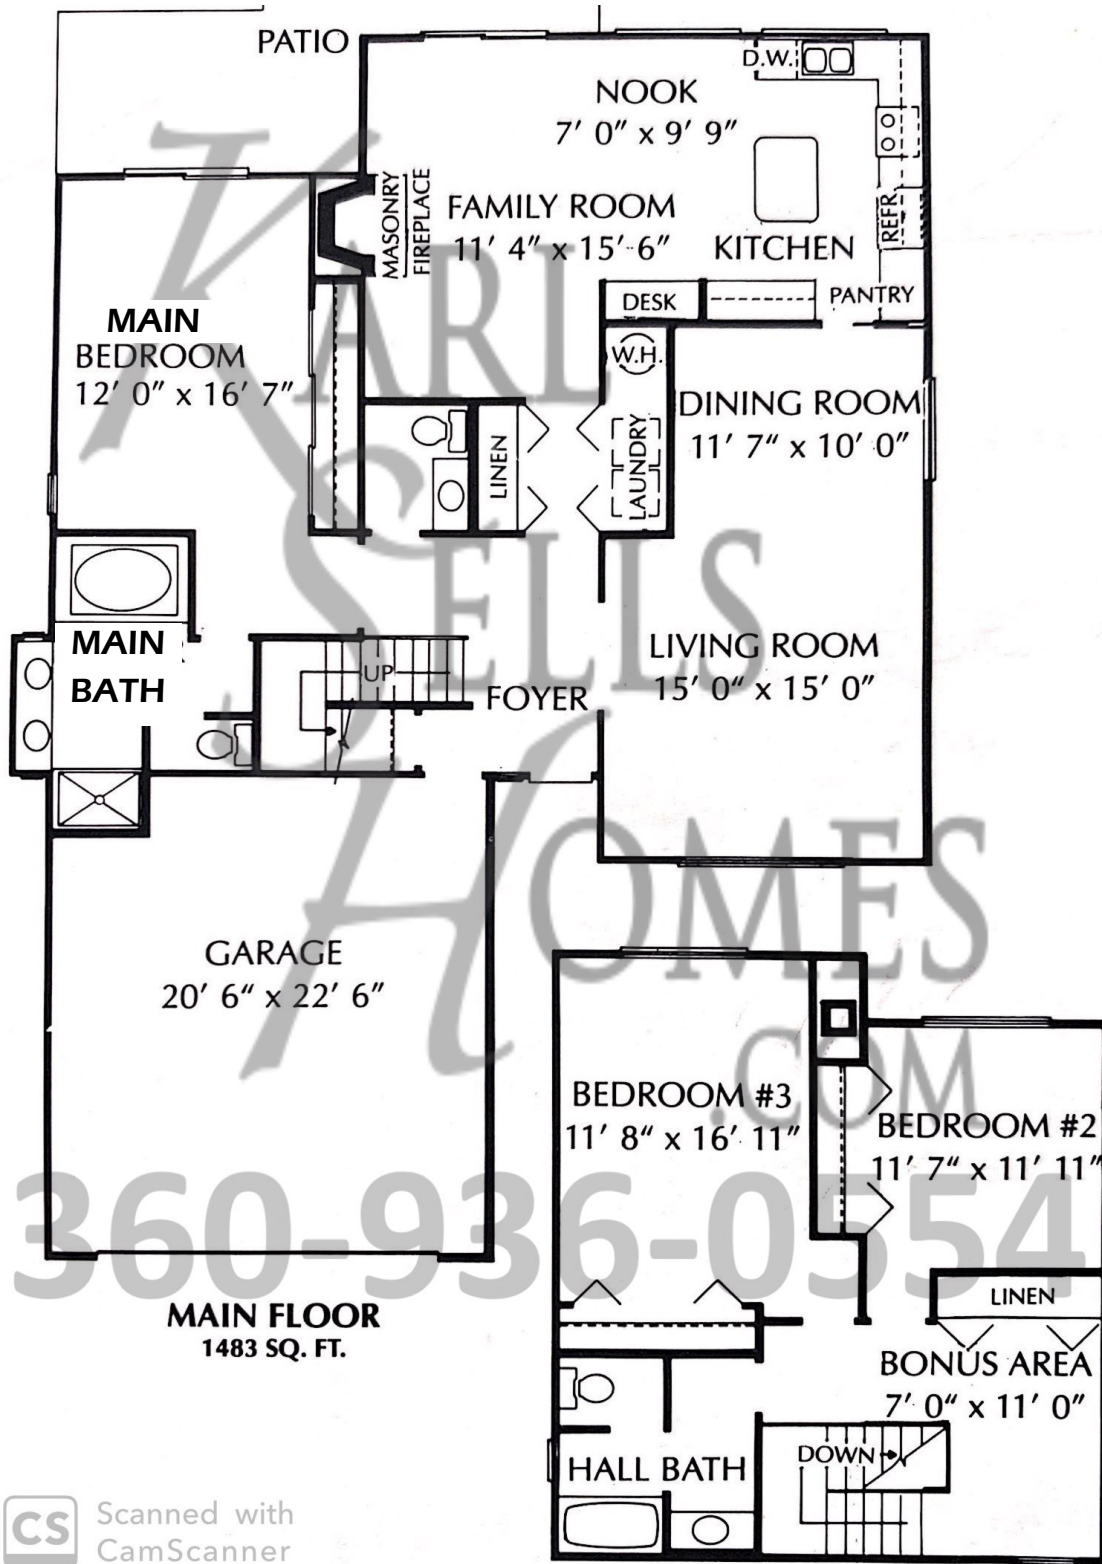

Hillcrest 2157 sq ft

CS Scanned with CamScanner

YOUR Community Expert Located in THE Clubhouse
Fairway Village Realty 15509 SE Fernwood Dr Vancouver WA
Karl Lemire (360) 936-0554 Karl@KarlSellsHomes.com