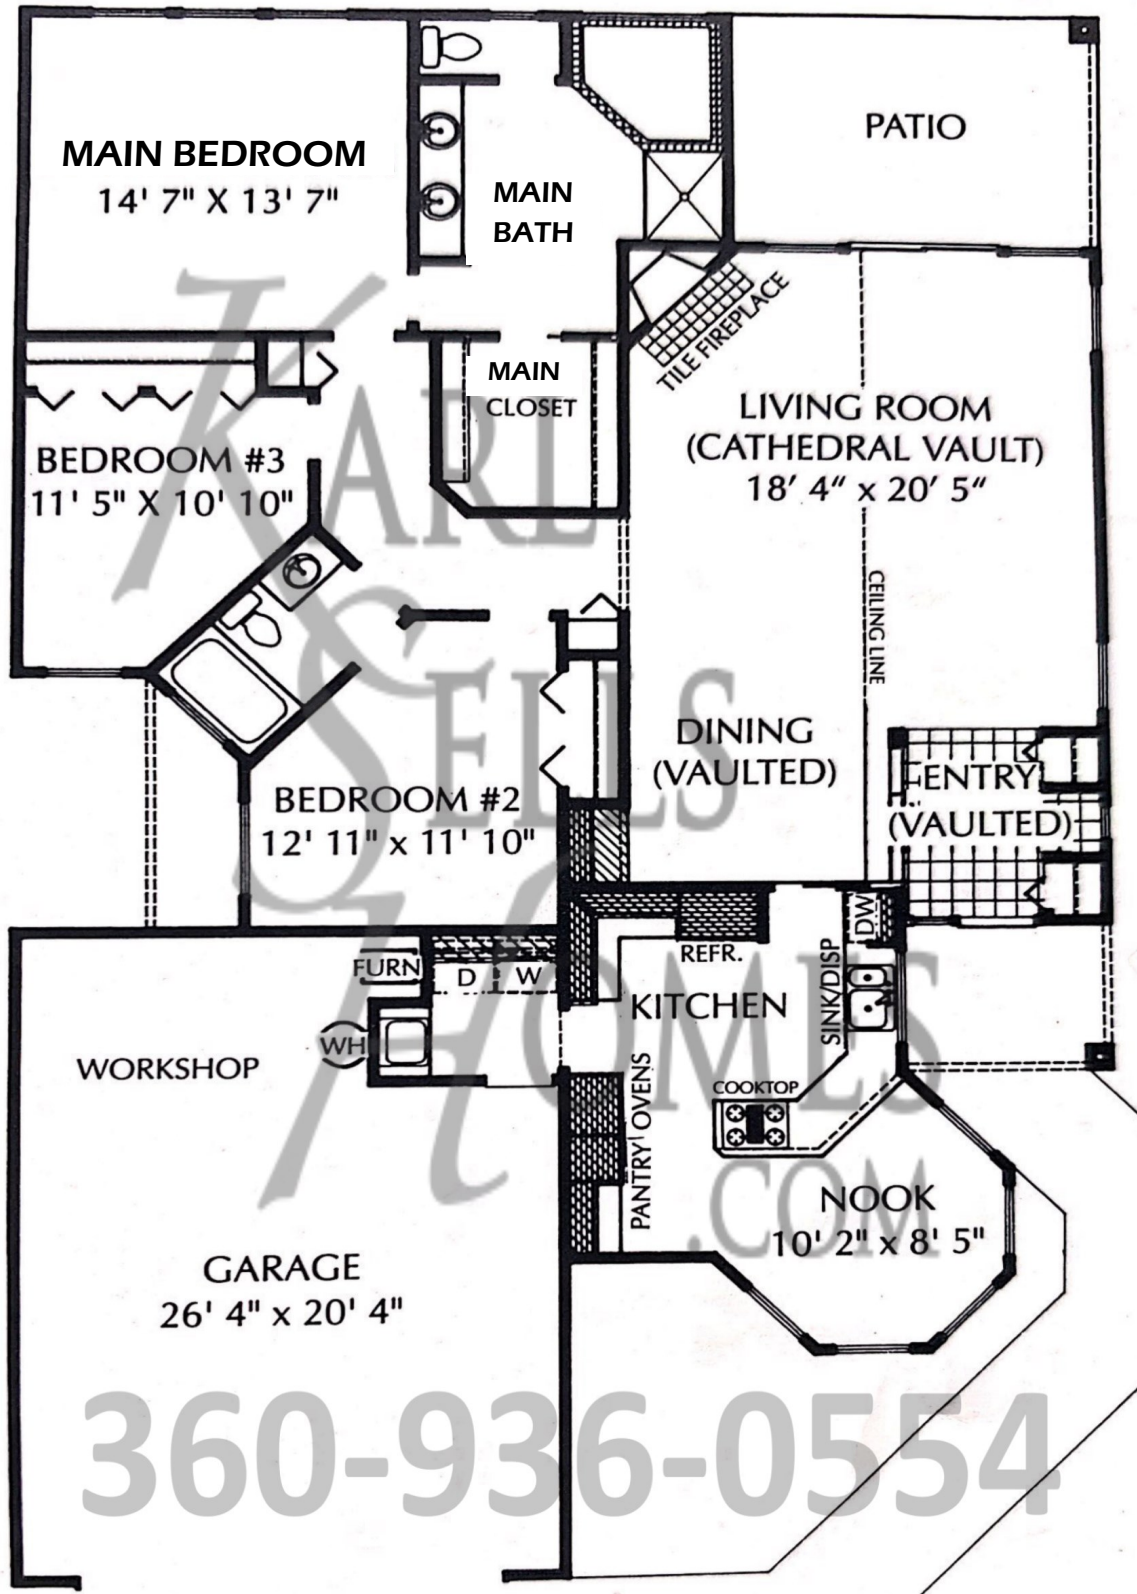

Edgewater 1696 sq ft

YOUR Community Expert Located in THE Clubhouse
Fairway Village Realty 15509 SE Fernwood Dr Vancouver WA
Karl Lemire (360) 936-0554 Karl@KarlSellsHomes.com