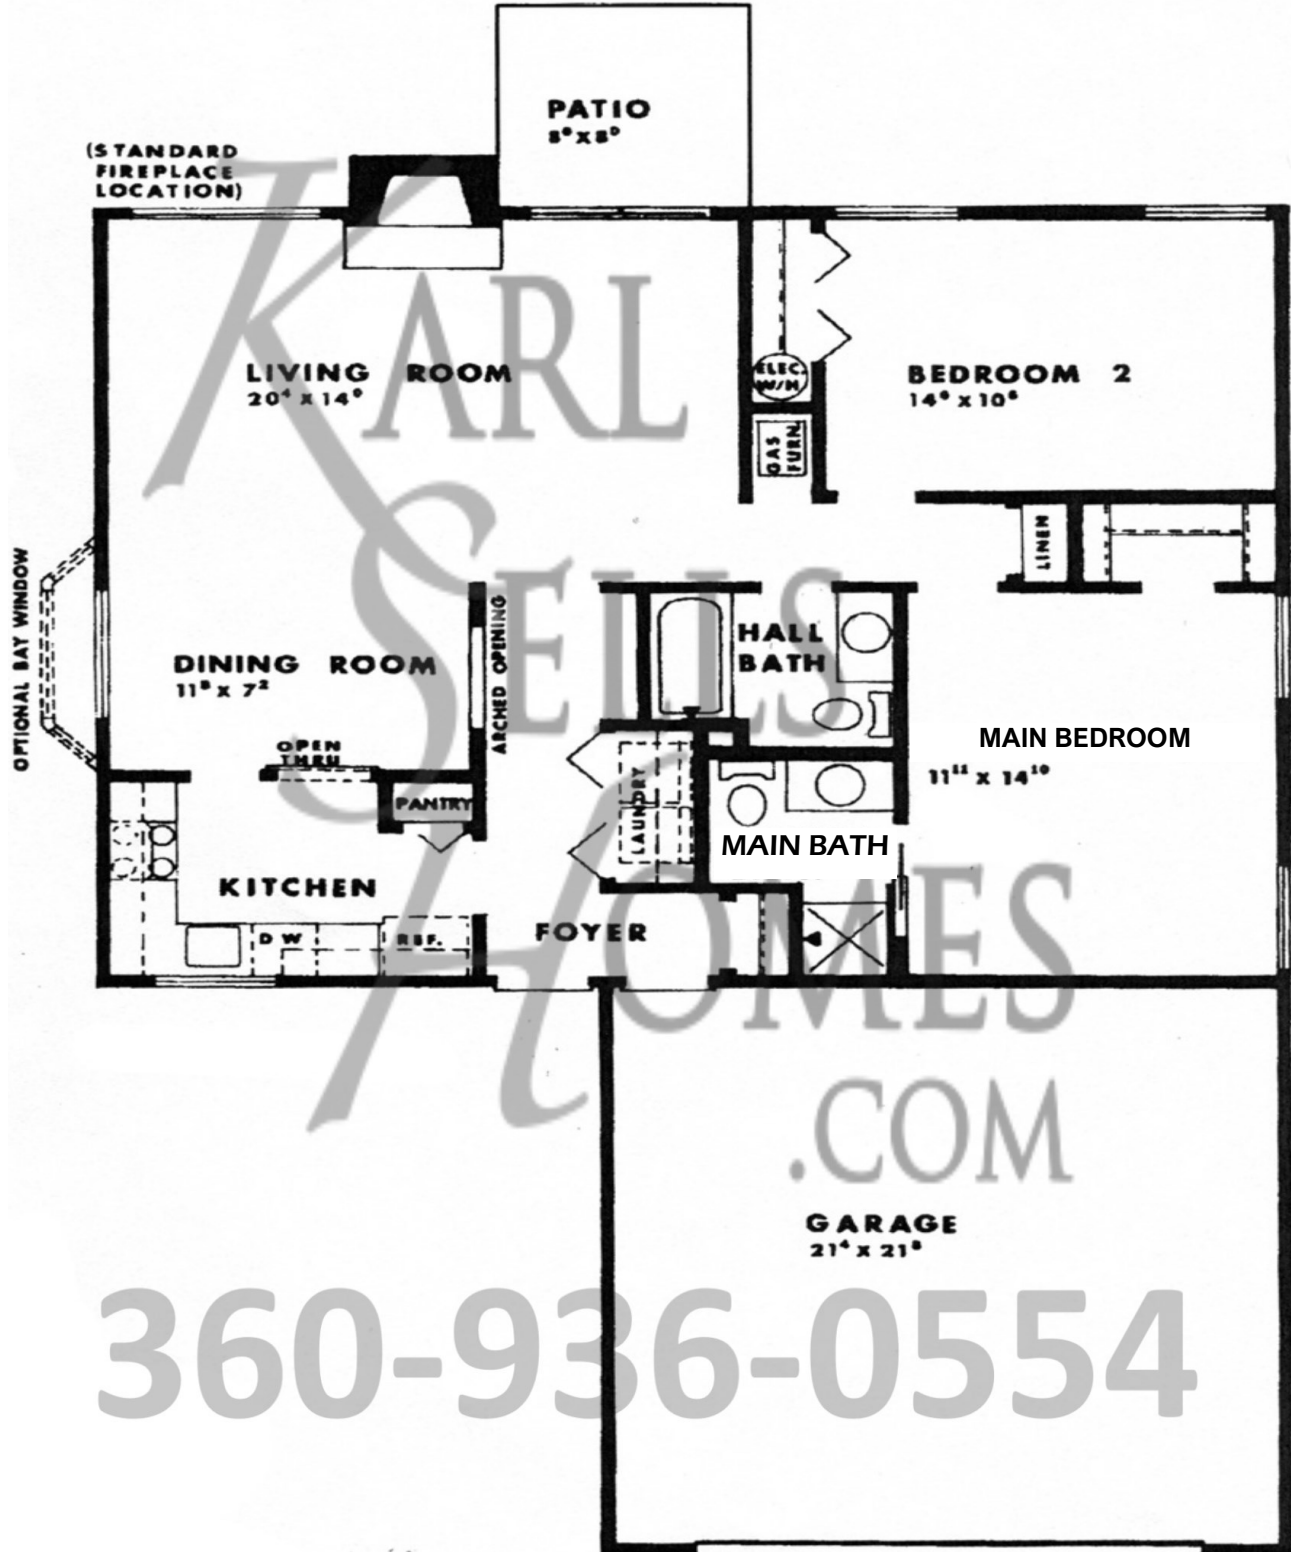

Doral 1140 sq ft

**YOUR Community Expert Located in THE Clubhouse
Fairway Village Realty 15509 SE Fernwood Dr Vancouver WA
Karl Lemire (360) 936-0554 Karl@KarlSellsHomes.com**