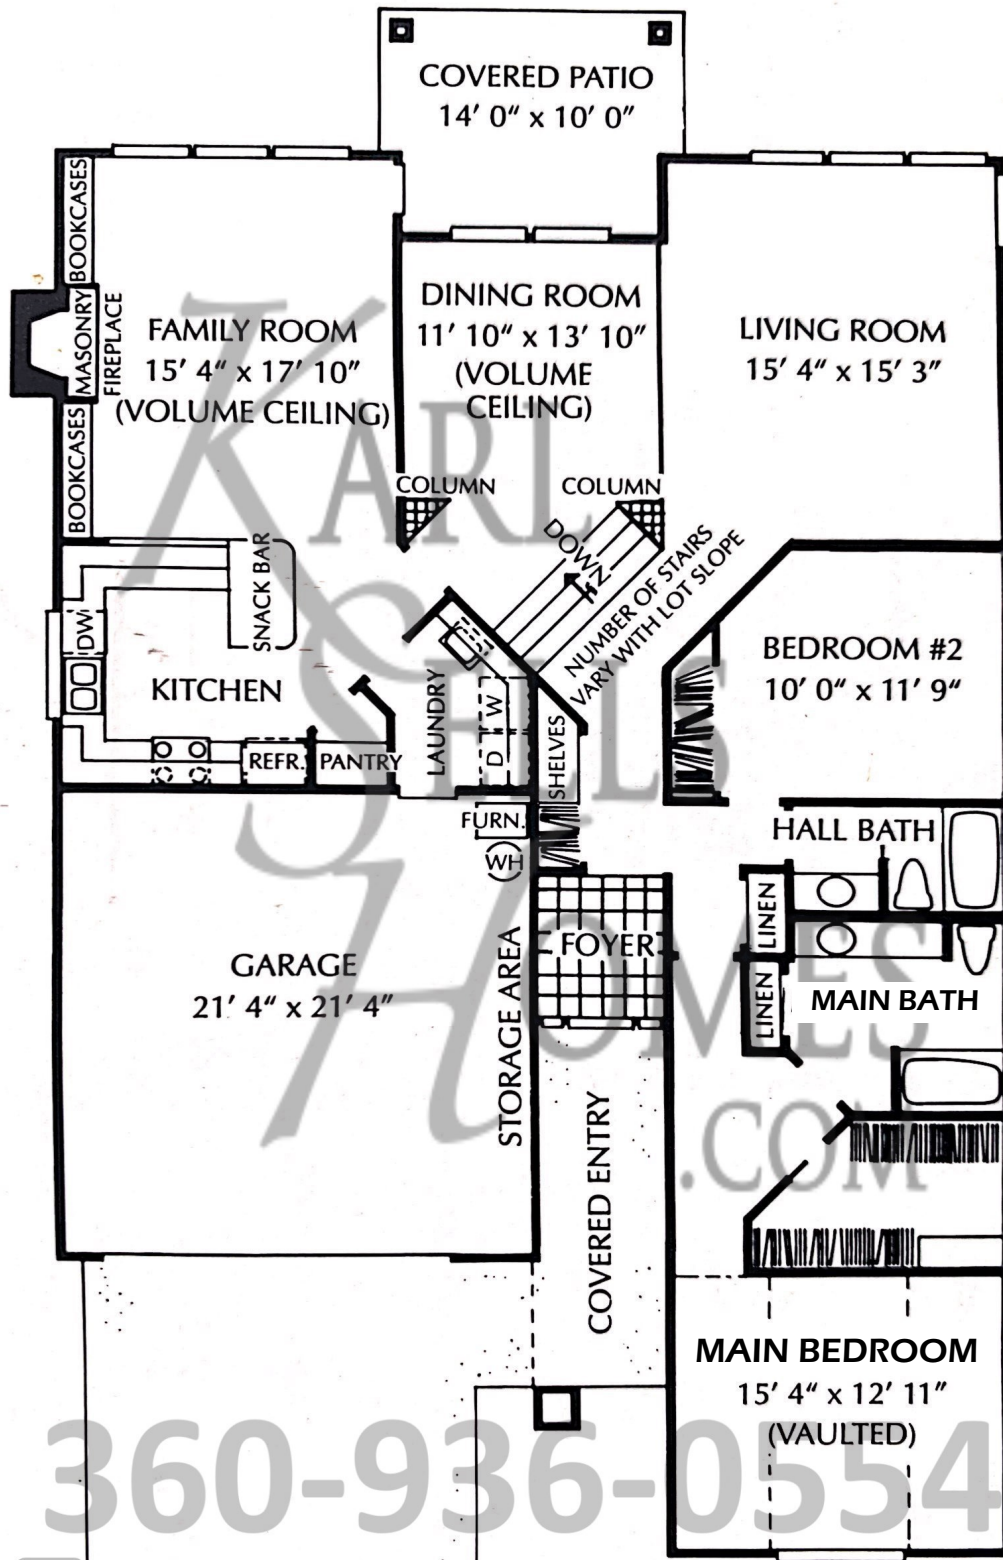

Cambridge 1914 sq ft

360-936-0554

YOUR Community Expert Located in THE Clubhouse
Fairway Village Realty 15509 SE Fernwood Dr Vancouver WA
Karl Lemire (360) 936-0554 Karl@KarlSellsHomes.com