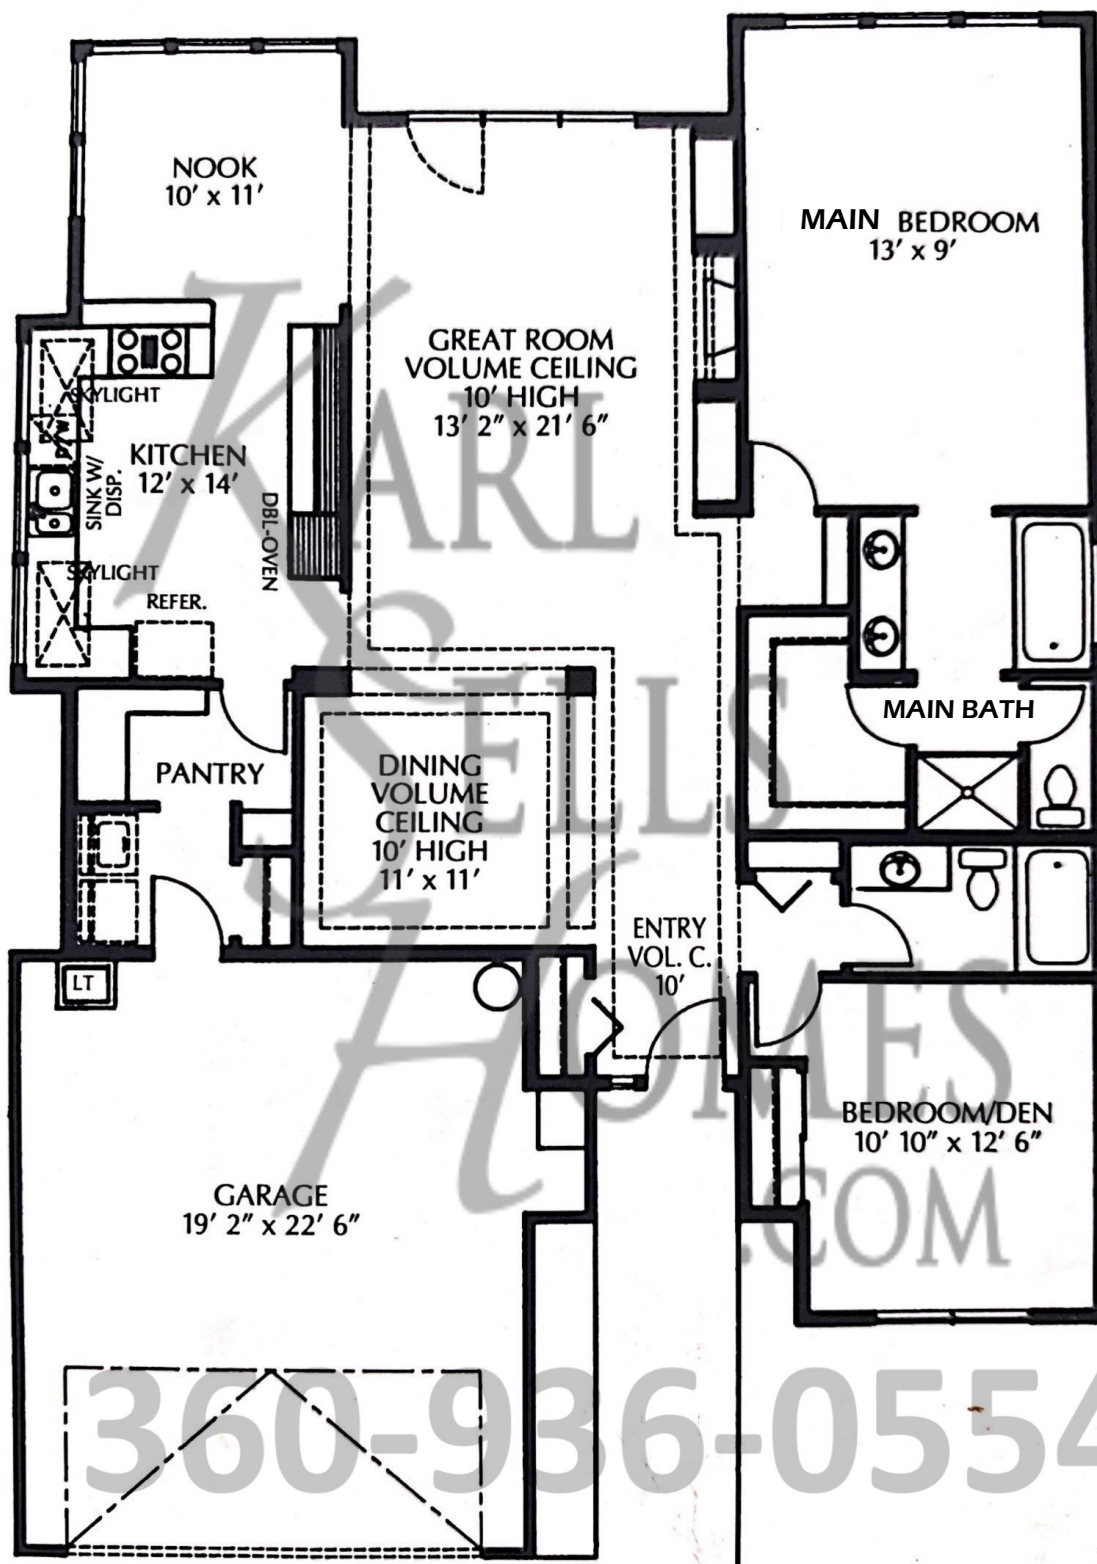

Bridgeport 1670 sq ft

YOUR Community Expert Located in THE Clubhouse
Fairway Village Realty 15509 SE Fernwood Dr Vancouver WA
Karl Lemire (360) 936-0554 Karl@KarlSellsHomes.com