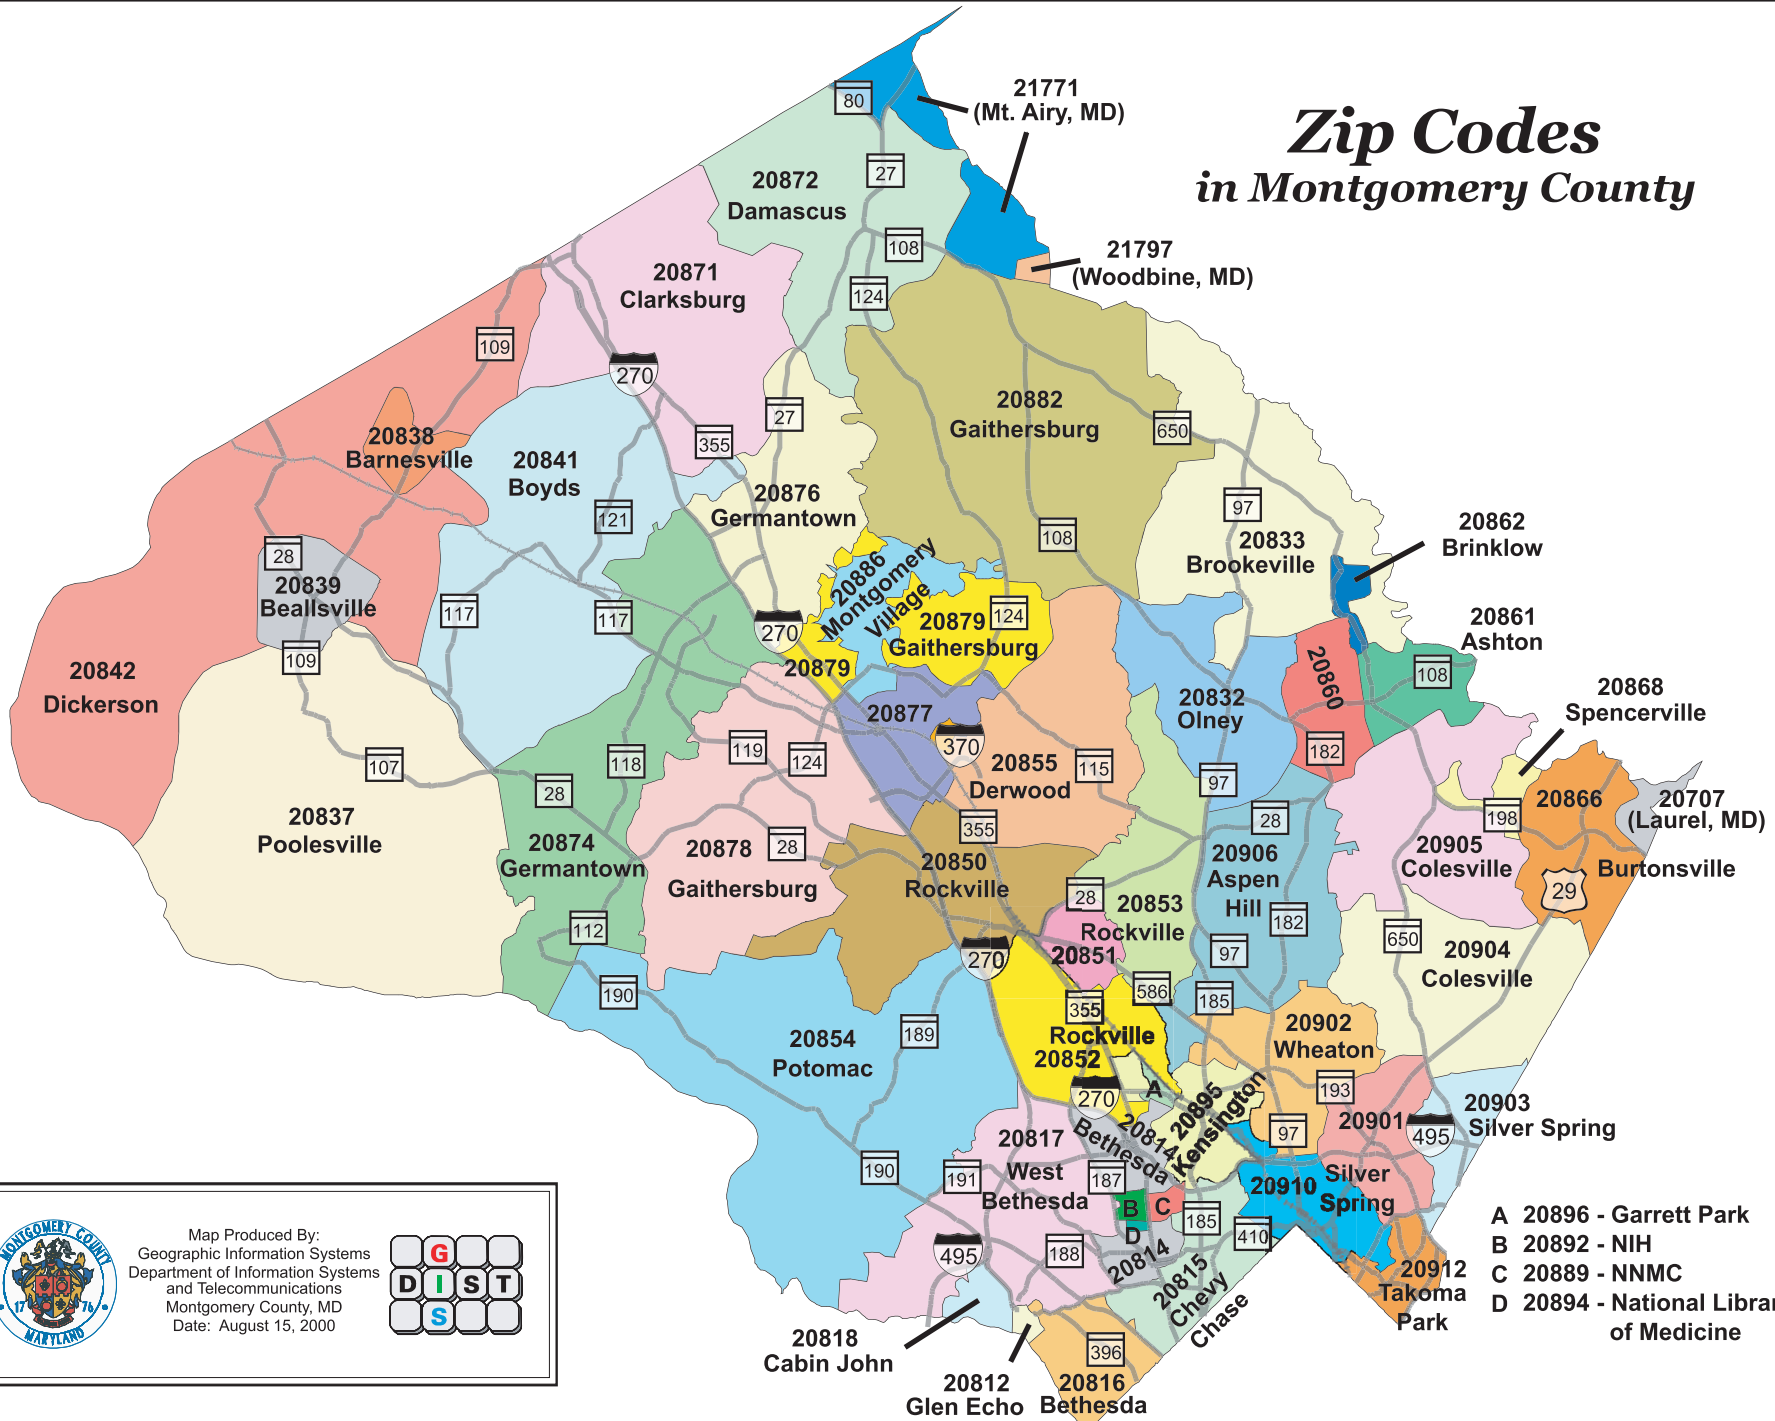

Zip Codes in Montgomery County

- A 20896 - Garrett Park
- B 20892 - NIH
- C 20889 - NNMC
- D 20894 - National Library of Medicine

Map Produced By:
Geographic Information Systems
Department of Information Systems
and Telecommunications
Montgomery County, MD
Date: August 15, 2000