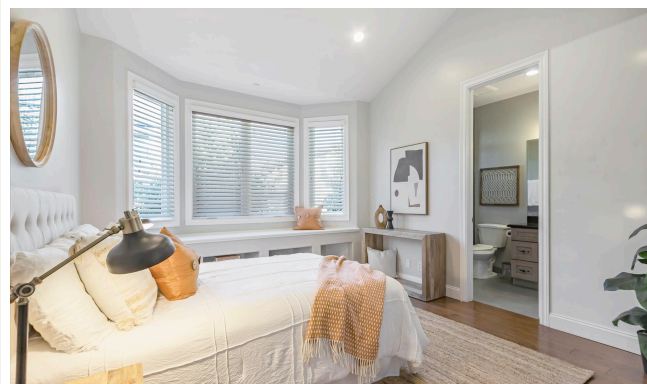

SILICON VALLEY LUXURY LIVING

1123 Carla Drive, San Jose, CA 95120

Almaden Valley

IMAGINE YOURSELF IN THIS SPRAWLING DREAM HOME

4 Bedrooms | Office | 3.5 Bath | 3-Car Garage | 3,329 Sq Ft Opulent Living Space | 15,682 Sq. Ft. Private Gate

Unparalleled luxury awaits behind the private gate of this stunning single story Almaden Valley custom masterpiece offering 4 expansive bedrooms, 2 suites, 3.5 baths plus office with built-in floor-to-ceiling library, a 3-car garage & 2 additional parking bays, boat or sport court. This exquisite single story boasts opulent modern aesthetics & impeccable attention to detail at the breathtaking coffered ceilings, accented by impressive 8.5" crown moldings, elegant bay windows & plantation shutters. Chef's kitchen opens to a sprawling island complete with vegetable sink, posh appliances, a pasta faucet, expansive storage & walk-in pantry. Arrive home in style to a striking paver driveway that leads to a private courtyard lined with organic fruit trees including avocado, pistachio, pomegranate, peach, blueberry, pluot, navel orange & lemon. Admire the beautiful sunset from the comfort of your own meticulously landscaped backyard oasis complete with a covered pergola, recessed lighting, two ceiling fans, an outdoor kitchen, gas grill, boiler & beverage cooler perfect for entertaining or simply unwinding in the serene surroundings. Central vac, s/s audio, electric charging station & so much more. Located within the prestigious Almaden school district, including Los Alamitos Elementary, Castillero Middle, and Leland High, this residence offers not only luxurious living but also access to top-tier education.