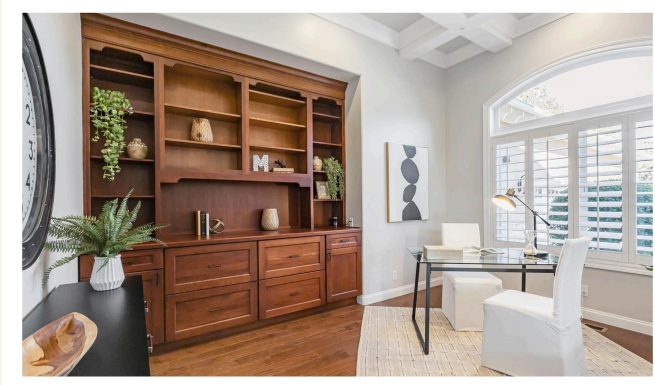

SILICON VALLEY LUXURY LIVING

1123 Carla Drive, San Jose, CA 95120

Almaden Valley

IMAGINE YOURSELF IN THIS SPRAWLING DREAM HOME

4 Bedrooms | Office | 3.5 Bath | 3-Car Garage | 3,329 Sq Ft Opulent Living Space | 15,682 Sq. Ft. Private Gate

Unparalleled luxury awaits behind the private gate of this stunning single story Almaden Valley custom masterpiece offering 4 expansive bedrooms, 2 suites, 3.5 baths plus office with built-in floor-to-ceiling library, a 3-car garage & 2 additional parking bays, boat or sport court. This exquisite single story boasts opulent modern aesthetics & impeccable attention to detail at the breathtaking coffered ceilings, accented by impressive 8.5" crown moldings, elegant bay windows & plantation shutters. Chef's kitchen opens to a sprawling island complete with vegetable sink, posh appliances, a pasta faucet, expansive storage & walk-in pantry. Arrive home in style to a striking paver driveway that leads to a private courtyard lined with organic fruit trees including avocado, pistachio, pomegranate, peach, blueberry, pluot, navel orange & lemon. Admire the beautiful sunset from the comfort of your own meticulously landscaped backyard oasis complete with a covered pergola, recessed lighting, two ceiling fans, an outdoor kitchen, gas grill, boiler & beverage cooler perfect for entertaining or simply unwinding in the serene surroundings. Central vac, s/s audio, electric charging station & so much more. Located within the prestigious Almaden school district, including Los Alamitos Elementary, Castillero Middle, and Leland High, this residence offers not only luxurious living but also access to top-tier education.