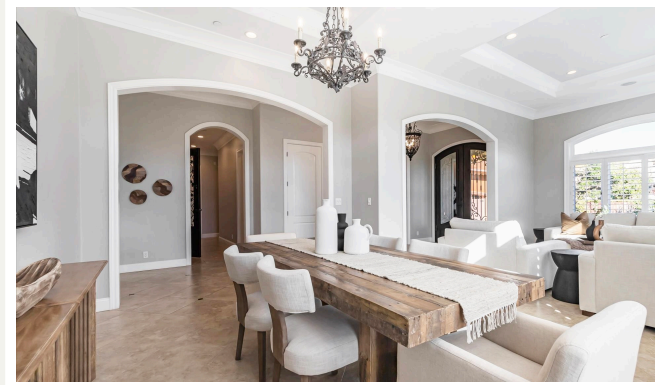

SILICON VALLEY LUXURY LIVING

1123 Carla Drive, San Jose, CA 95120

Almaden Valley

IMAGINE YOURSELF IN THIS SPRAWLING DREAM HOME

4 Bedrooms | Office | 3.5 Bath | 3-Car Garage | 3,329 Sq Ft Opulent Living Space | 15,682 Sq. Ft. Private Gate

Unparalleled luxury awaits behind the private gate of this stunning single story Almaden Valley custom masterpiece offering 4 expansive bedrooms, 2 suites, 3.5 baths plus office with built-in floor-to-ceiling library, a 3-car garage & 2 additional parking bays, boat or sport court. This exquisite single story boasts opulent modern aesthetics & impeccable attention to detail at the breathtaking coffered ceilings, accented by impressive 8.5" crown moldings, elegant bay windows & plantation shutters. Chef's kitchen opens to a sprawling island complete with vegetable sink, posh appliances, a pasta faucet, expansive storage & walk-in pantry. Arrive home in style to a striking paver driveway that leads to a private courtyard lined with organic fruit trees including avocado, pistachio, pomegranate, peach, blueberry, pluot, navel orange & lemon. Admire the beautiful sunset from the comfort of your own meticulously landscaped backyard oasis complete with a covered pergola, recessed lighting, two ceiling fans, an outdoor kitchen, gas grill, boiler & beverage cooler perfect for entertaining or simply unwinding in the serene surroundings. Central vac, s/s audio, electric charging station & so much more. Located within the prestigious Almaden school district, including Los Alamitos Elementary, Castillero Middle, and Leland High, this residence offers not only luxurious living but also access to top-tier education.