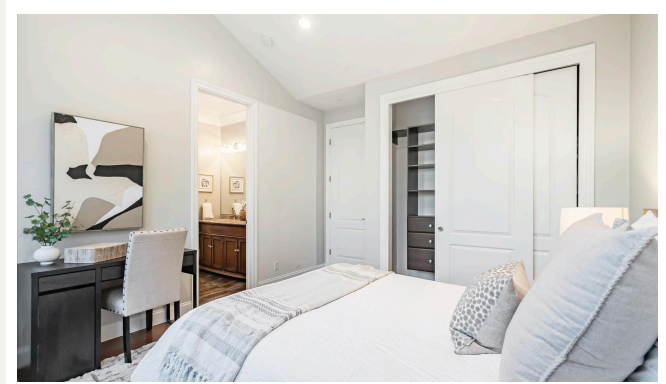

SILICON VALLEY LUXURY LIVING

1123 Carla Drive, San Jose, CA 95120

Almaden Valley

IMAGINE YOURSELF IN THIS SPRAWLING DREAM HOME

4 Bedrooms | Office | 3.5 Bath | 3-Car Garage | 3,329 Sq Ft Opulent Living Space | 15,682 Sq. Ft. Private Gate

Unparalleled luxury awaits behind the private gate of this stunning single story Almaden Valley custom masterpiece offering 4 expansive bedrooms, 2 suites, 3.5 baths plus office with built-in floor-to-ceiling library, a 3-car garage & 2 additional parking bays, boat or sport court. This exquisite single story boasts opulent modern aesthetics & impeccable attention to detail at the breathtaking coffered ceilings, accented by impressive 8.5" crown moldings, elegant bay windows & plantation shutters. Chef's kitchen opens to a sprawling island complete with vegetable sink, posh appliances, a pasta faucet, expansive storage & walk-in pantry. Arrive home in style to a striking paver driveway that leads to a private courtyard lined with organic fruit trees including avocado, pistachio, pomegranate, peach, blueberry, pluot, navel orange & lemon. Admire the beautiful sunset from the comfort of your own meticulously landscaped backyard oasis complete with a covered pergola, recessed lighting, two ceiling fans, an outdoor kitchen, gas grill, boiler & beverage cooler perfect for entertaining or simply unwinding in the serene surroundings. Central vac, s/s audio, electric charging station & so much more. Located within the prestigious Almaden school district, including Los Alamitos Elementary, Castillero Middle, and Leland High, this residence offers not only luxurious living but also access to top-tier education.