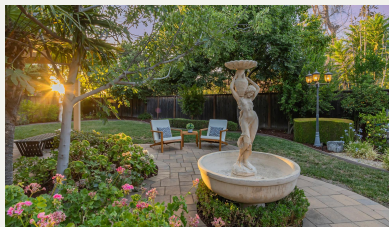

IMAGINE YOURSELF IN THIS SPRAWLING DREAM HOME

4 Bedrooms | Office | 3.5 Bath | 3-Car Garage | 3,329 Sq Ft Opulent Living Space | 15,682 Sq. Ft. Private Gate

Unparalleled luxury awaits behind the private gate of this stunning single story Almaden Valley custom masterpiece offering 4 expansive bedrooms, 2 suites, 3.5 baths plus office with built-in floor-to-ceiling library, a 3-car garage & 2 additional parking bays, boat or sport court. This exquisite single story boasts opulent modern aesthetics & impeccable attention to detail at the breathtaking coffered ceilings, accented by impressive 8.5" crown moldings, elegant bay windows & plantation shutters. Chef's kitchen opens to a sprawling island complete with vegetable sink, posh appliances, a pasta faucet, expansive storage & walk-in pantry. Arrive home in style to a striking paver driveway that leads to a private courtyard lined with organic fruit trees including avocado, pistachio, pomegranate, peach, blueberry, pluot, navel orange & lemon. Admire the beautiful sunset from the comfort of your own meticulously landscaped backyard oasis complete with a covered pergola, recessed lighting, two ceiling fans, an outdoor kitchen, gas grill, boiler & beverage cooler perfect for entertaining or simply unwinding in the serene surroundings. Central vac, s/s audio, electric charging station & so much more. Located within the prestigious Almaden school district, including Los Alamitos Elementary, Castillero Middle, and Leland High, this residence offers not only luxurious living but also access to top-tier education.

Welcome to your forever home!

Open Saturday 2pm to 5pm and Sunday 4:30pm to 7:30pm