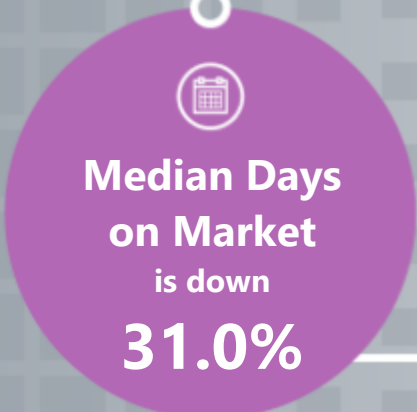

**\$368.94**

Dec 2020: \$283.91

**Mos of Supply**

**0.63**

Dec 2020: 1.04

**Median DOM**

**29**

Dec 2020: 42