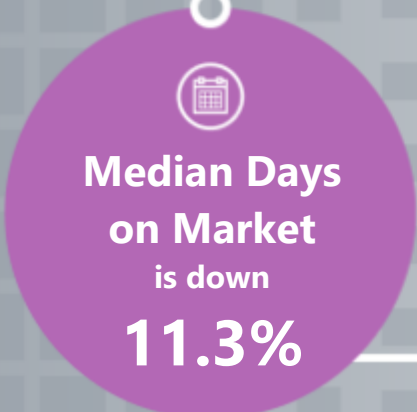

\$232.78

Feb 2024: \$230.19

Months of Supply

4.35

Feb 2024: 4.32

Median DOM

55

Feb 2024: 62