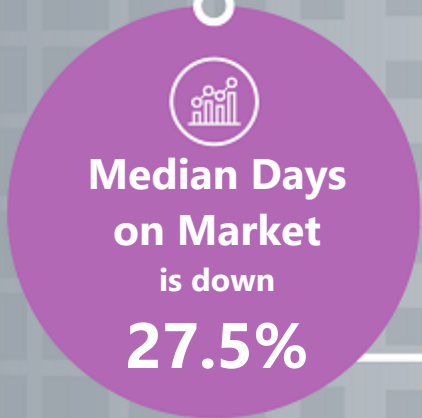

\$189.13

Aug 2019: \$168.56

Mos of Supply

0.76

Aug 2019: 1.44

Median DOM

29

Aug 2019: 40