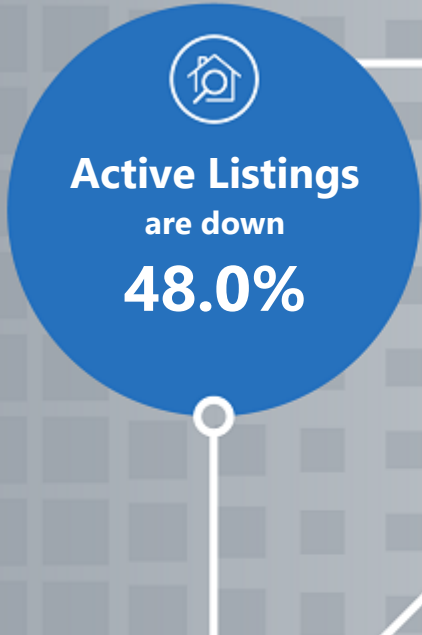

Phoenix, AZ

Active Listings

1,493

Aug 2019: 2,870

Sold Listings

1,962

Aug 2019: 2,000

Median \$/SF