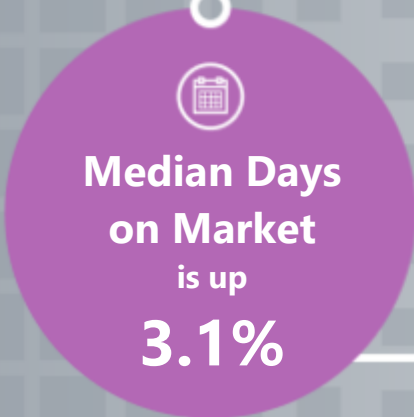

Median DOM

33
Aug 2022: 32