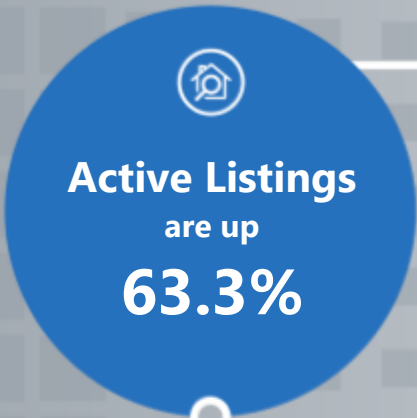

Phoenix, AZ

Active Listings

4,377

Apr 2024: 2,681

Sold Listings

1,290

Apr 2024: 1,255

Median \$/SF