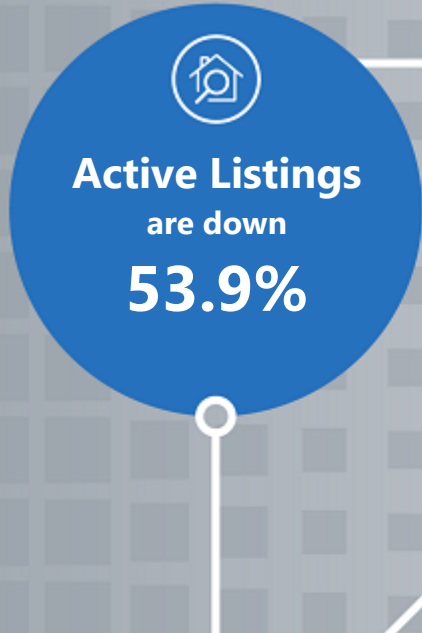

Anthem, AZ

Active Listings

82

Aug 2019: 178