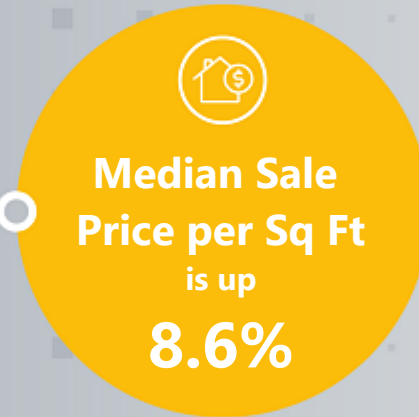

17215 N 72nd Dr. Bldg. B #115
Glendale, AZ 85308

480-678-9943

Mariana@ArizonaHomesToday.com
www.ArizonaHomesToday.com

Median \$/SF

\$174.77

Aug 2019: \$160.88

Mos of Supply

0.74