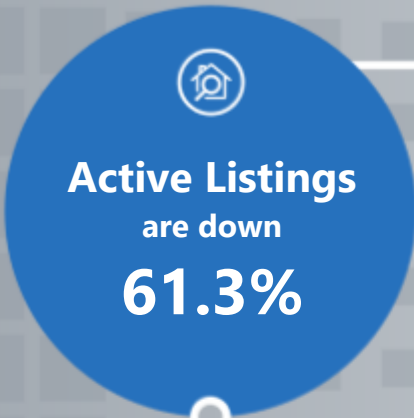

Anthem, AZ

Active Listings

**77**

Aug 2022: 199

Sold Listings

**50**

Aug 2022: 50

Median \$/SF