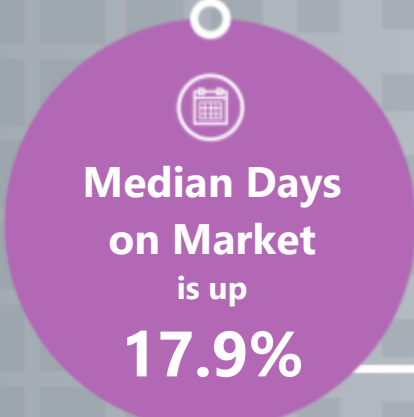

**\$286.38**

Aug 2022: \$291.89

Months of Supply

**1.54**

Aug 2022: 3.98

Median DOM

**46**

Aug 2022: 39