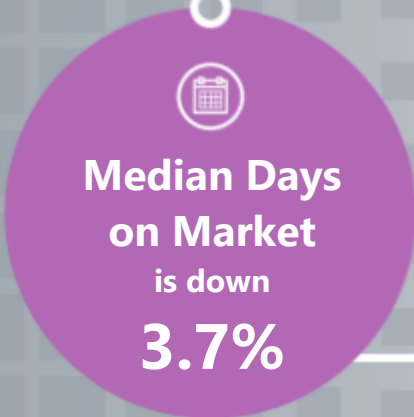

\$298.93

Apr 2021: \$197.49

Mos of Supply

1.10

Apr 2021: 1.19

Median DOM

26

Apr 2021: 27