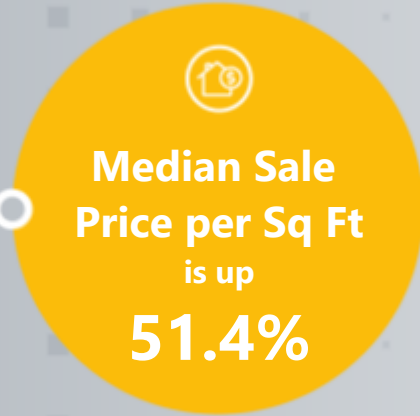

Median $/SF

$298.93

Apr 2021: $197.49