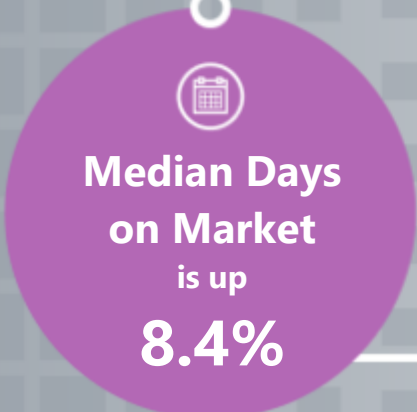

**\$232.04**

Oct 2023: \$230.25

**Months of Supply**

**4.22**

Oct 2023: 4.67

**Median DOM**

**58**

Oct 2023: 53