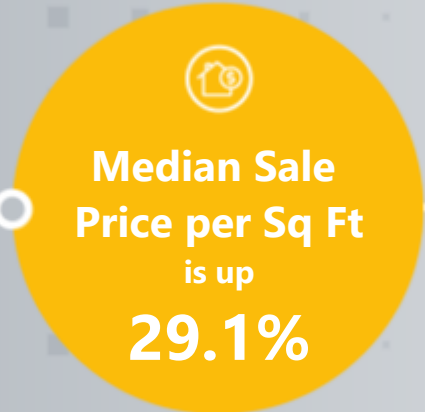

Goodyear, AZ

Active Listings

**112**

Dec 2020: 85

Sold Listings

**215**

Dec 2020: 210

Median \$/SF

**\$227.14**

Dec 2020: \$175.88

Mos of Supply

**0.52**

Dec 2020: 0.40

Median DOM

**23**

Dec 2020: 34