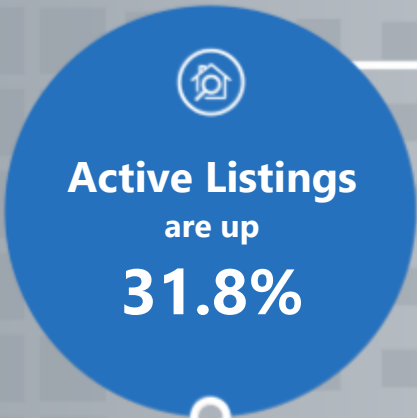

Goodyear, AZ

Active Listings

**112**

Dec 2020: 85

Sold Listings

**215**

Dec 2020: 210

Median \$/SF