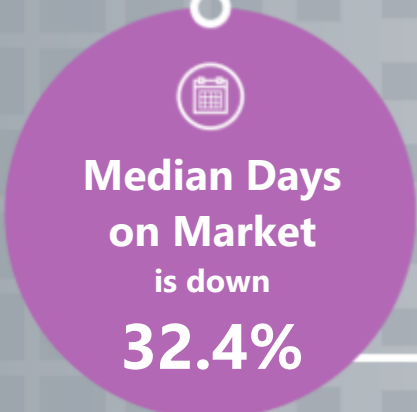

**\$227.14**

Dec 2020: \$175.88

Mos of Supply

**0.52**

Dec 2020: 0.40

Median DOM

**23**

Dec 2020: 34