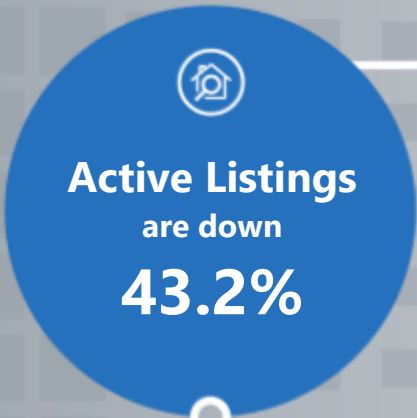

Cave Creek, AZ

Active Listings

46

Dec 2020: 81

Sold Listings

67

Dec 2020: 99

Median \$/SF