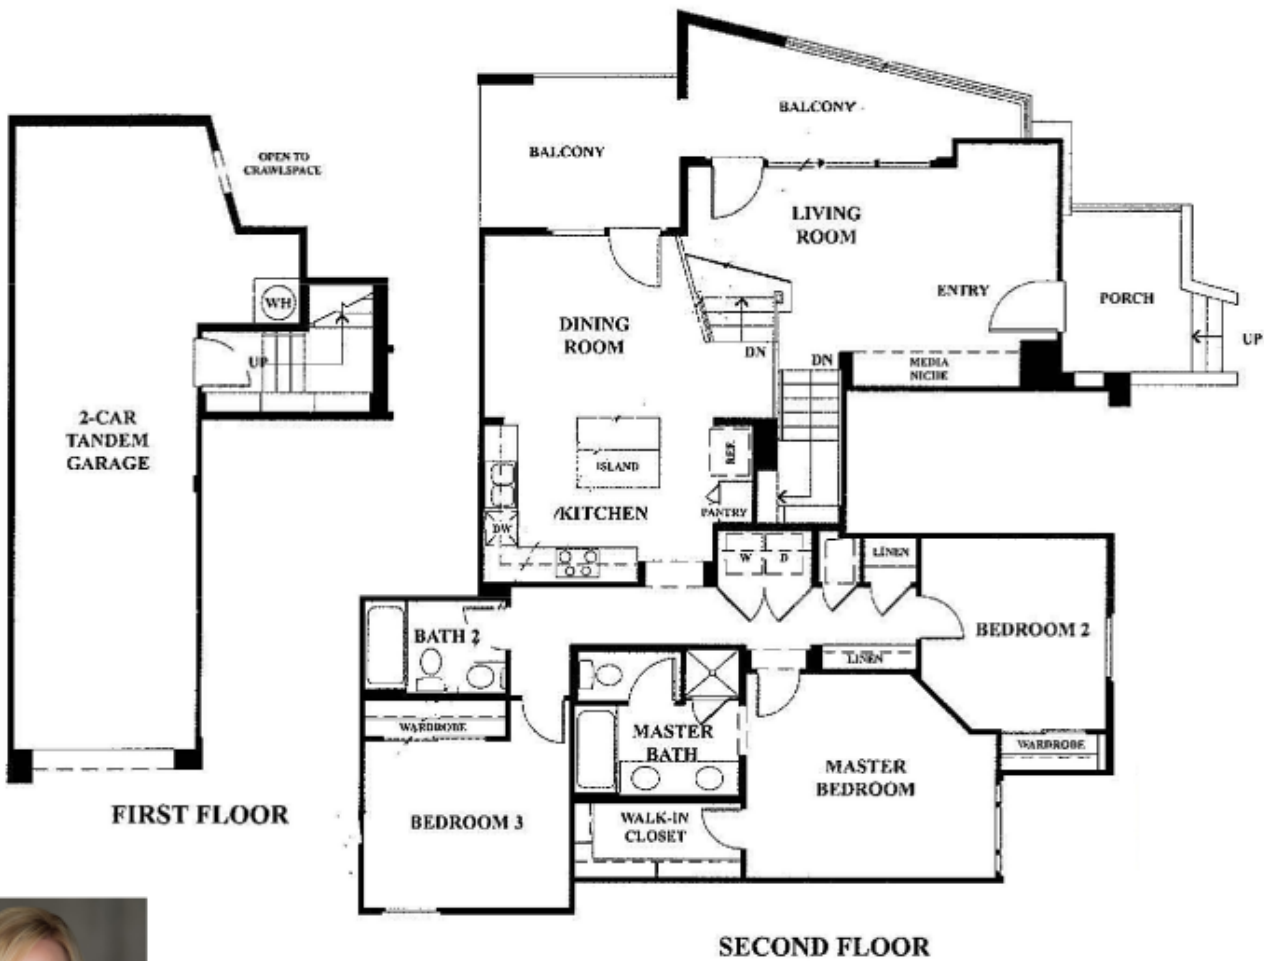

MELINDA FLYNN REAL ESTATE

RESIDENCE G

3 BEDROOMS
2 BATHS
2-CAR GARAGE
1,510 SQUARE FEET

Melinda Flynn
DRE #01320480
Homes@MelindaFlynn.com
www.MelindaFlynn.com

Fusion recent sales, available inventory, floorplans & more at: www.FusionNeighbors.com

These are original floor plans from Centex Homes in 2006: layout and square footage may vary. Buyer to verify.