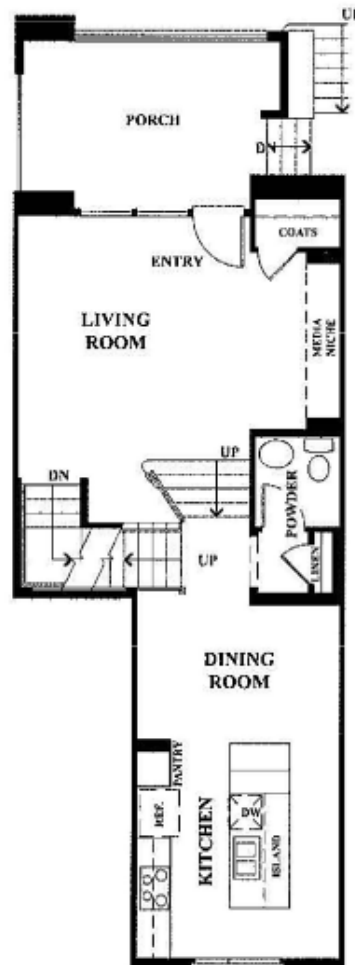

## RESIDENCE F

2 BEDROOMS  
2½ BATHS  
2-CAR GARAGE  
1,473 SQUARE FEET

FIRST FLOOR

SECOND FLOOR

THIRD FLOOR

Melinda Flynn  
DRE #01320480  
Homes@MelindaFlynn.com  
www.MelindaFlynn.com

Fusion recent sales, available inventory, floorplans & more at: [www.FusionNeighbors.com](http://www.FusionNeighbors.com)  
These are original floor plans from Centex Homes in 2006: layout and square footage may vary. Buyer to verify.