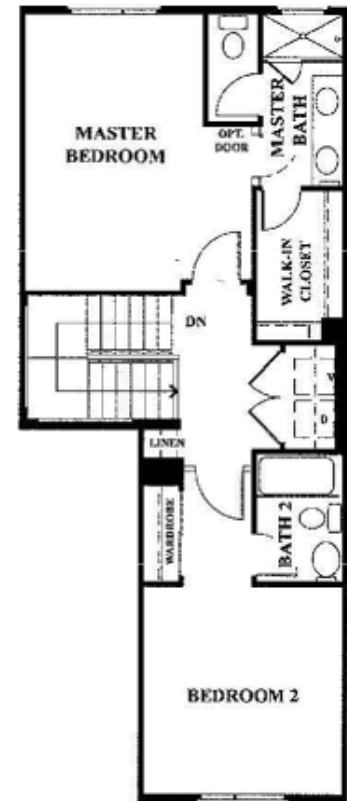

## RESIDENCE F

2 BEDROOMS  
2½ BATHS  
2-CAR GARAGE  
1,473 SQUARE FEET

FIRST FLOOR

SECOND FLOOR

THIRD FLOOR

Melinda Flynn  
DRE #01320480  
Homes@MelindaFlynn.com  
www.MelindaFlynn.com

Fusion recent sales, available inventory, floorplans & more at: [www.FusionNeighbors.com](http://www.FusionNeighbors.com)  
These are original floor plans from Centex Homes in 2006: layout and square footage may vary. Buyer to verify.