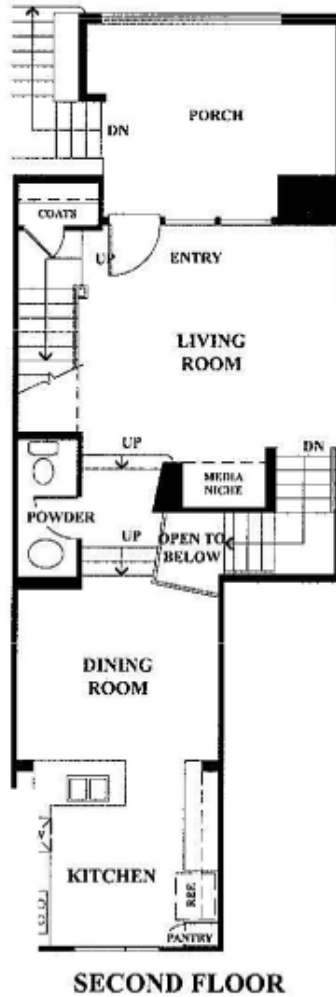

## RESIDENCE E

2 BEDROOMS  
2½ BATHS  
2-CAR GARAGE  
1,419 SQUARE FEET

Melinda Flynn  
DRE #01320480  
Homes@MelindaFlynn.com  
www.MelindaFlynn.com

Fusion recent sales, available inventory, floorplans & more at: [www.FusionNeighbors.com](http://www.FusionNeighbors.com)  
These are original floor plans from Centex Homes in 2006: layout and square footage may vary. Buyer to verify.