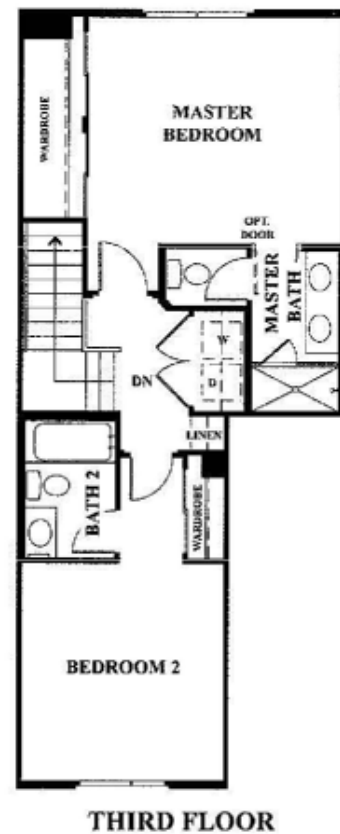

## RESIDENCE E

2 BEDROOMS  
2½ BATHS  
2-CAR GARAGE  
1,419 SQUARE FEET

Melinda Flynn  
DRE #01320480  
Homes@MelindaFlynn.com  
www.MelindaFlynn.com

Fusion recent sales, available inventory, floorplans & more at: [www.FusionNeighbors.com](http://www.FusionNeighbors.com)  
These are original floor plans from Centex Homes in 2006: layout and square footage may vary. Buyer to verify.