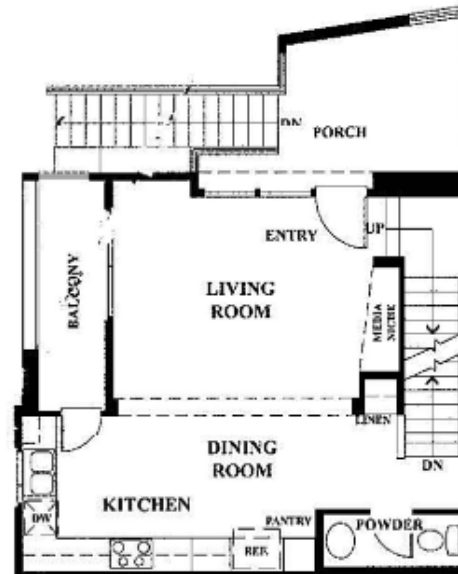

MELINDA FLYNN REAL ESTATE

RESIDENCE C

2 BEDROOMS
2½ BATHS
2-CAR GARAGE
1,208 SQUARE FEET

FIRST FLOOR

SECOND FLOOR

THIRD FLOOR

Melinda Flynn
DRE #01320480
Homes@MelindaFlynn.com
www.MelindaFlynn.com.com

Fusion recent sales, available inventory, floorplans & more at: www.FusionNeighbors.com
These are original floor plans from Centex Homes in 2006: layout and square footage may vary. Buyer to verify.