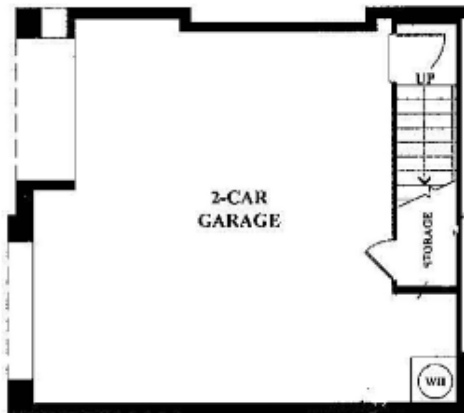

MELINDA FLYNN REAL ESTATE

RESIDENCE C

2 BEDROOMS
2½ BATHS
2-CAR GARAGE
1,208 SQUARE FEET

FIRST FLOOR

SECOND FLOOR

THIRD FLOOR

Melinda Flynn
DRE #01320480
Homes@MelindaFlynn.com
www.MelindaFlynn.com.com

Fusion recent sales, available inventory, floorplans & more at: www.FusionNeighbors.com
These are original floor plans from Centex Homes in 2006: layout and square footage may vary. Buyer to verify.