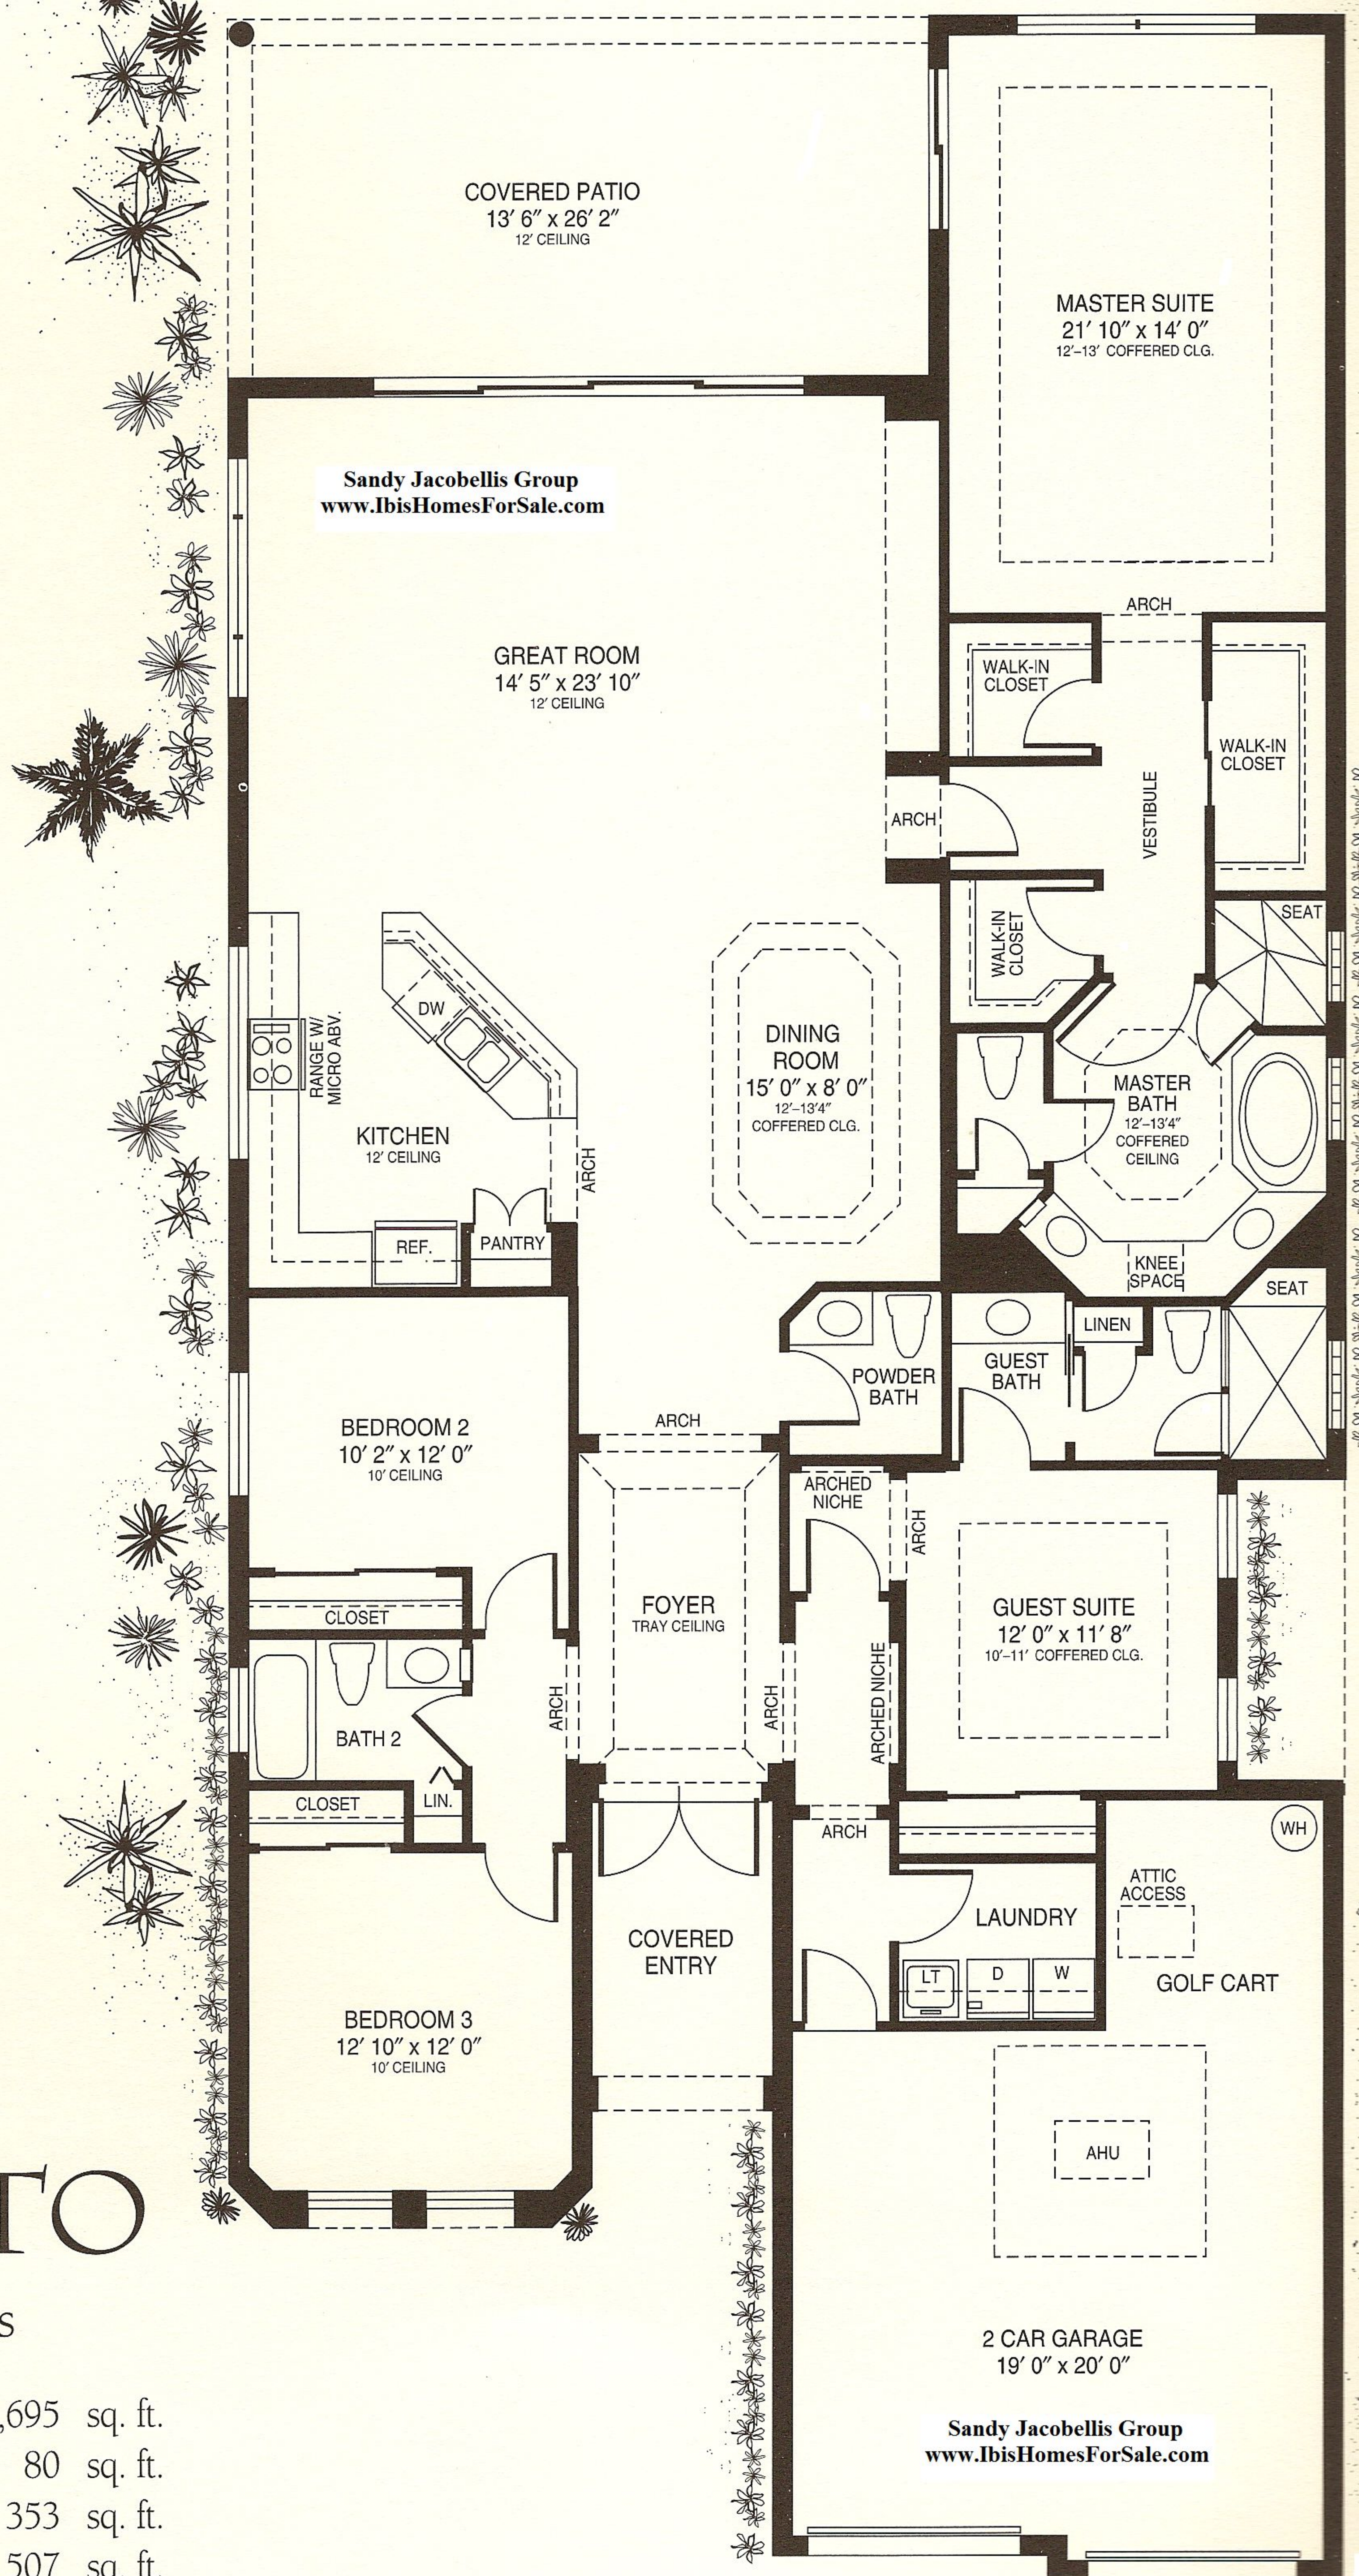

SORRENTO

4 Bedrooms, 3.5 Baths

Air Conditioned Living Area	2,695 sq. ft.
Covered Entry	80 sq. ft.
Covered Patio	353 sq. ft.
Garage	507 sq. ft.
Total Area	3,635 sq. ft.

Sandy Jacobellis Group
www.IbisHomesForSale.com