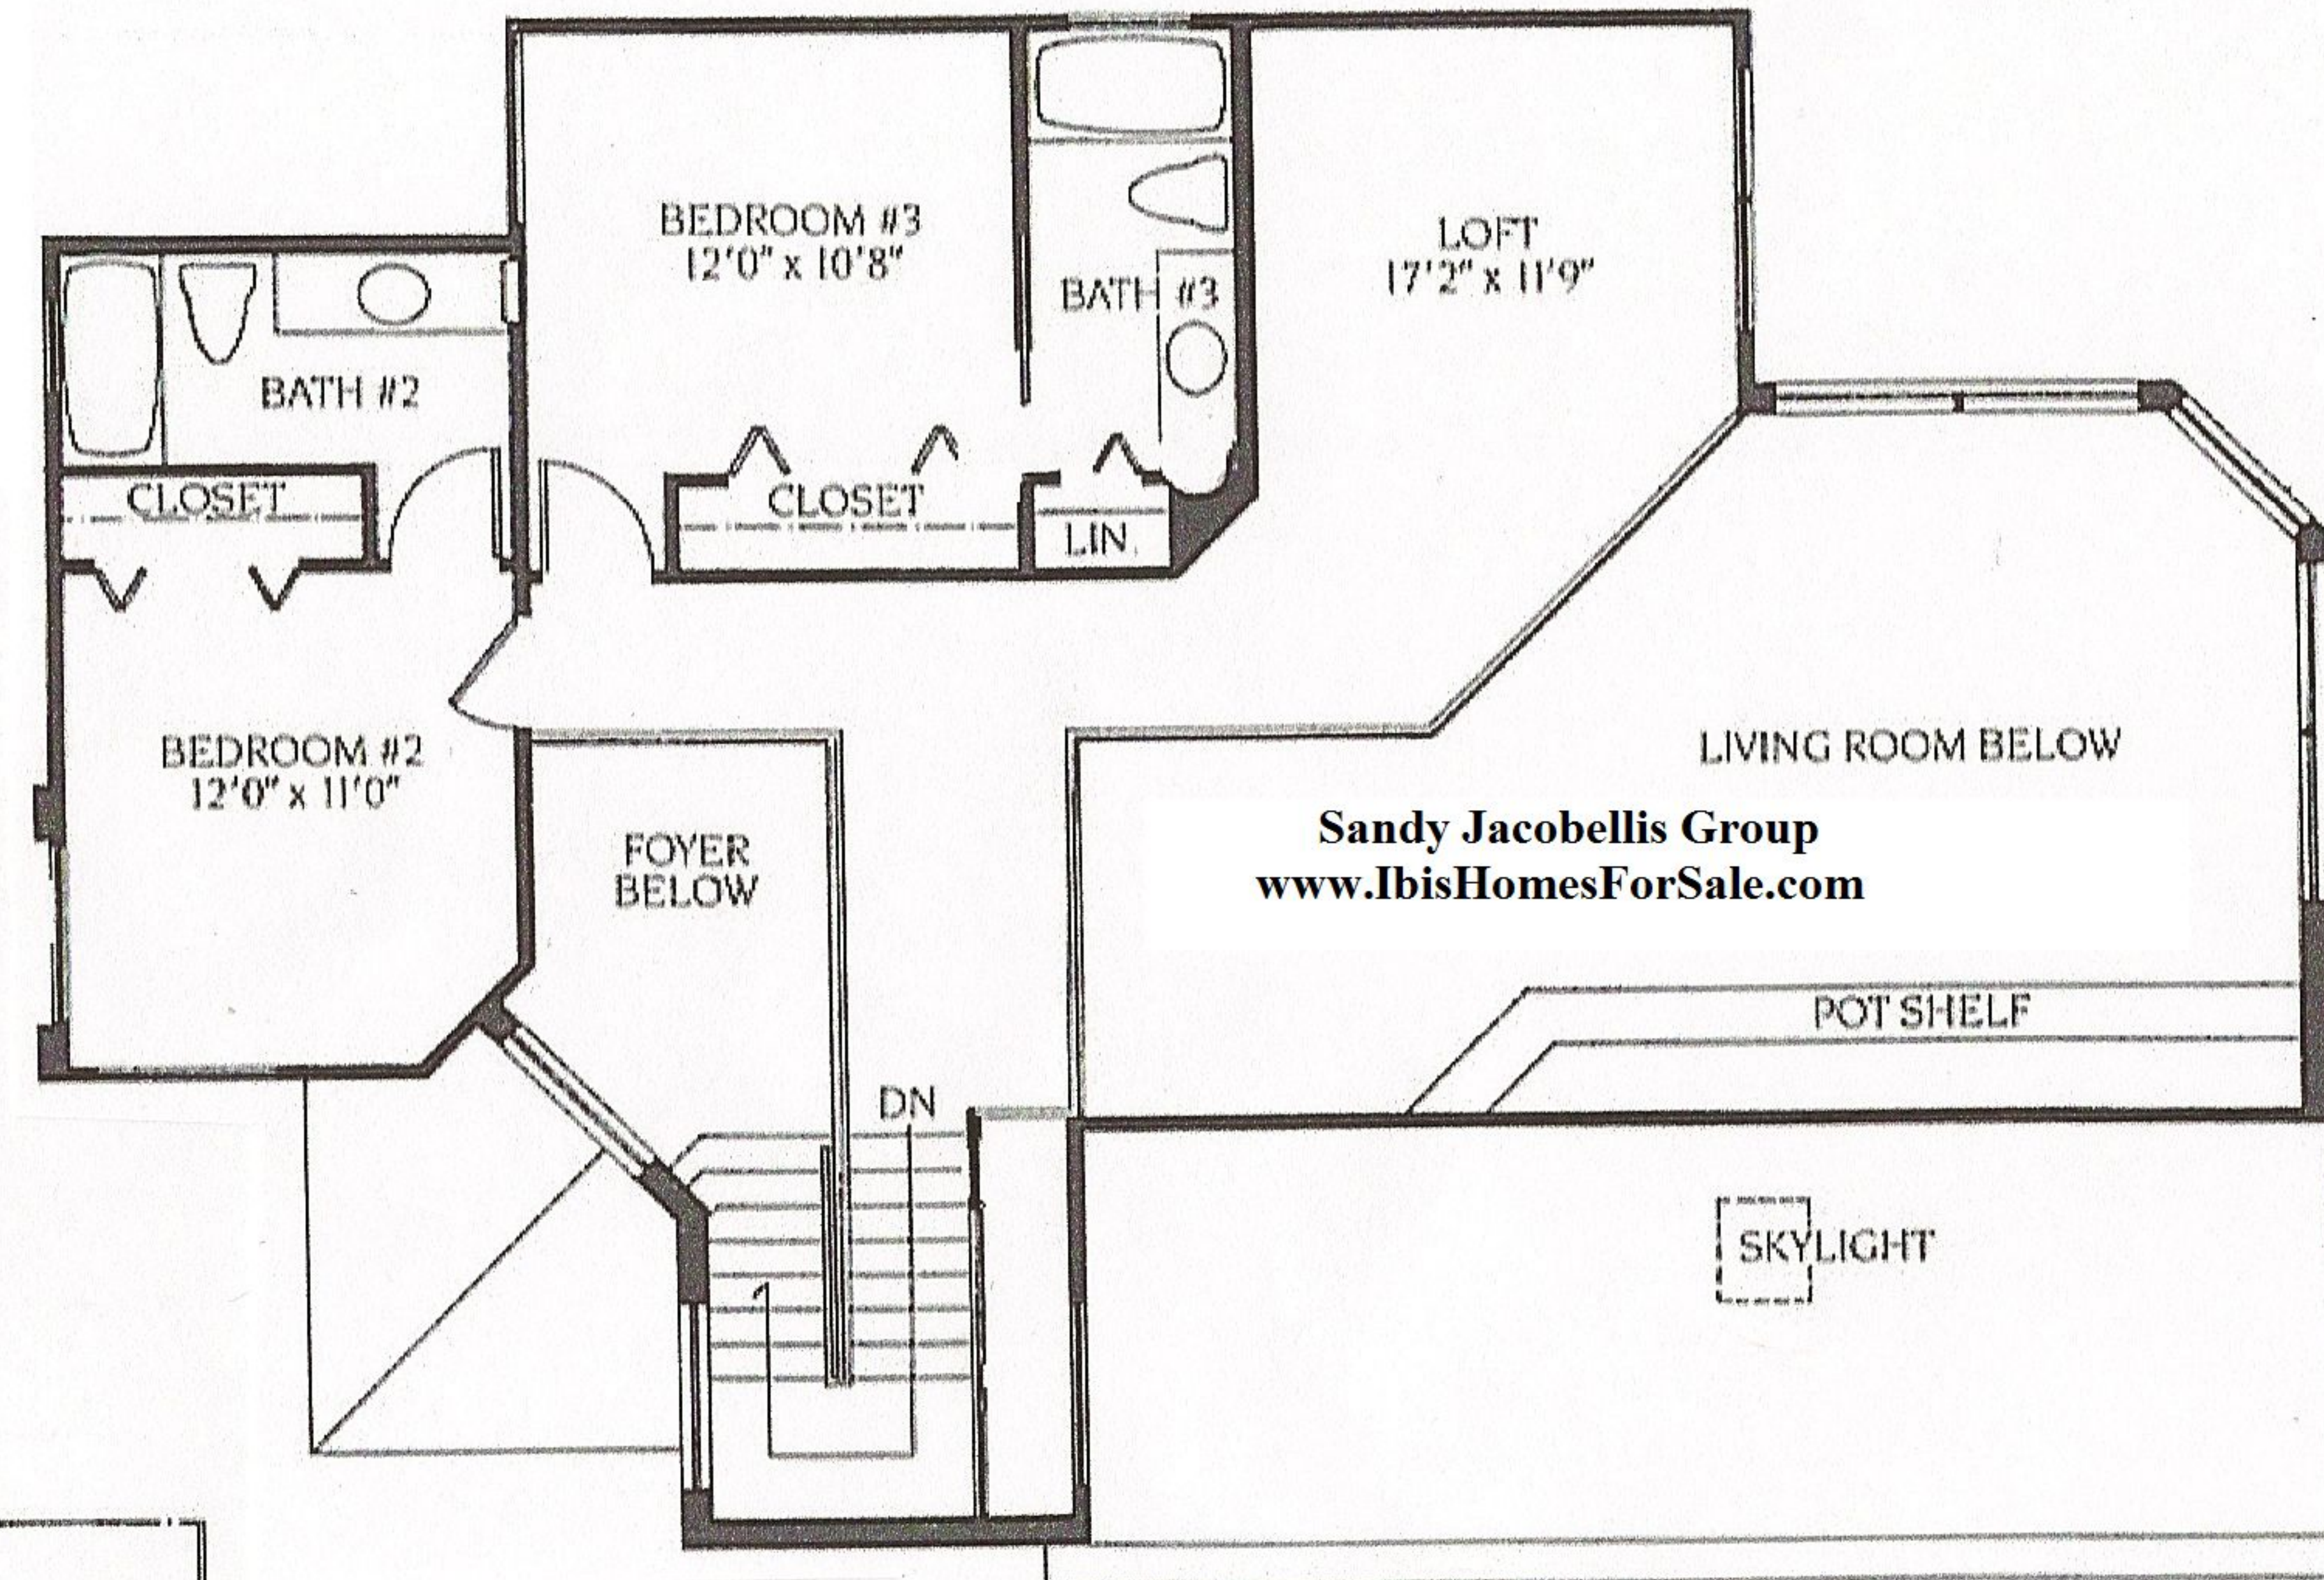

Total A/C Living Area	2,798 sq.ft.
Covered Patio	128 sq.ft.
Garage	419 sq.ft.
Total Area	3,345 sq.ft.

BANYAN
3 Bedrooms plus Den, 4 Baths

Sandy Jacobellis Group
www.IbisHomesForSale.com

Sandy Jacobellis Group
www.IbisHomesForSale.com