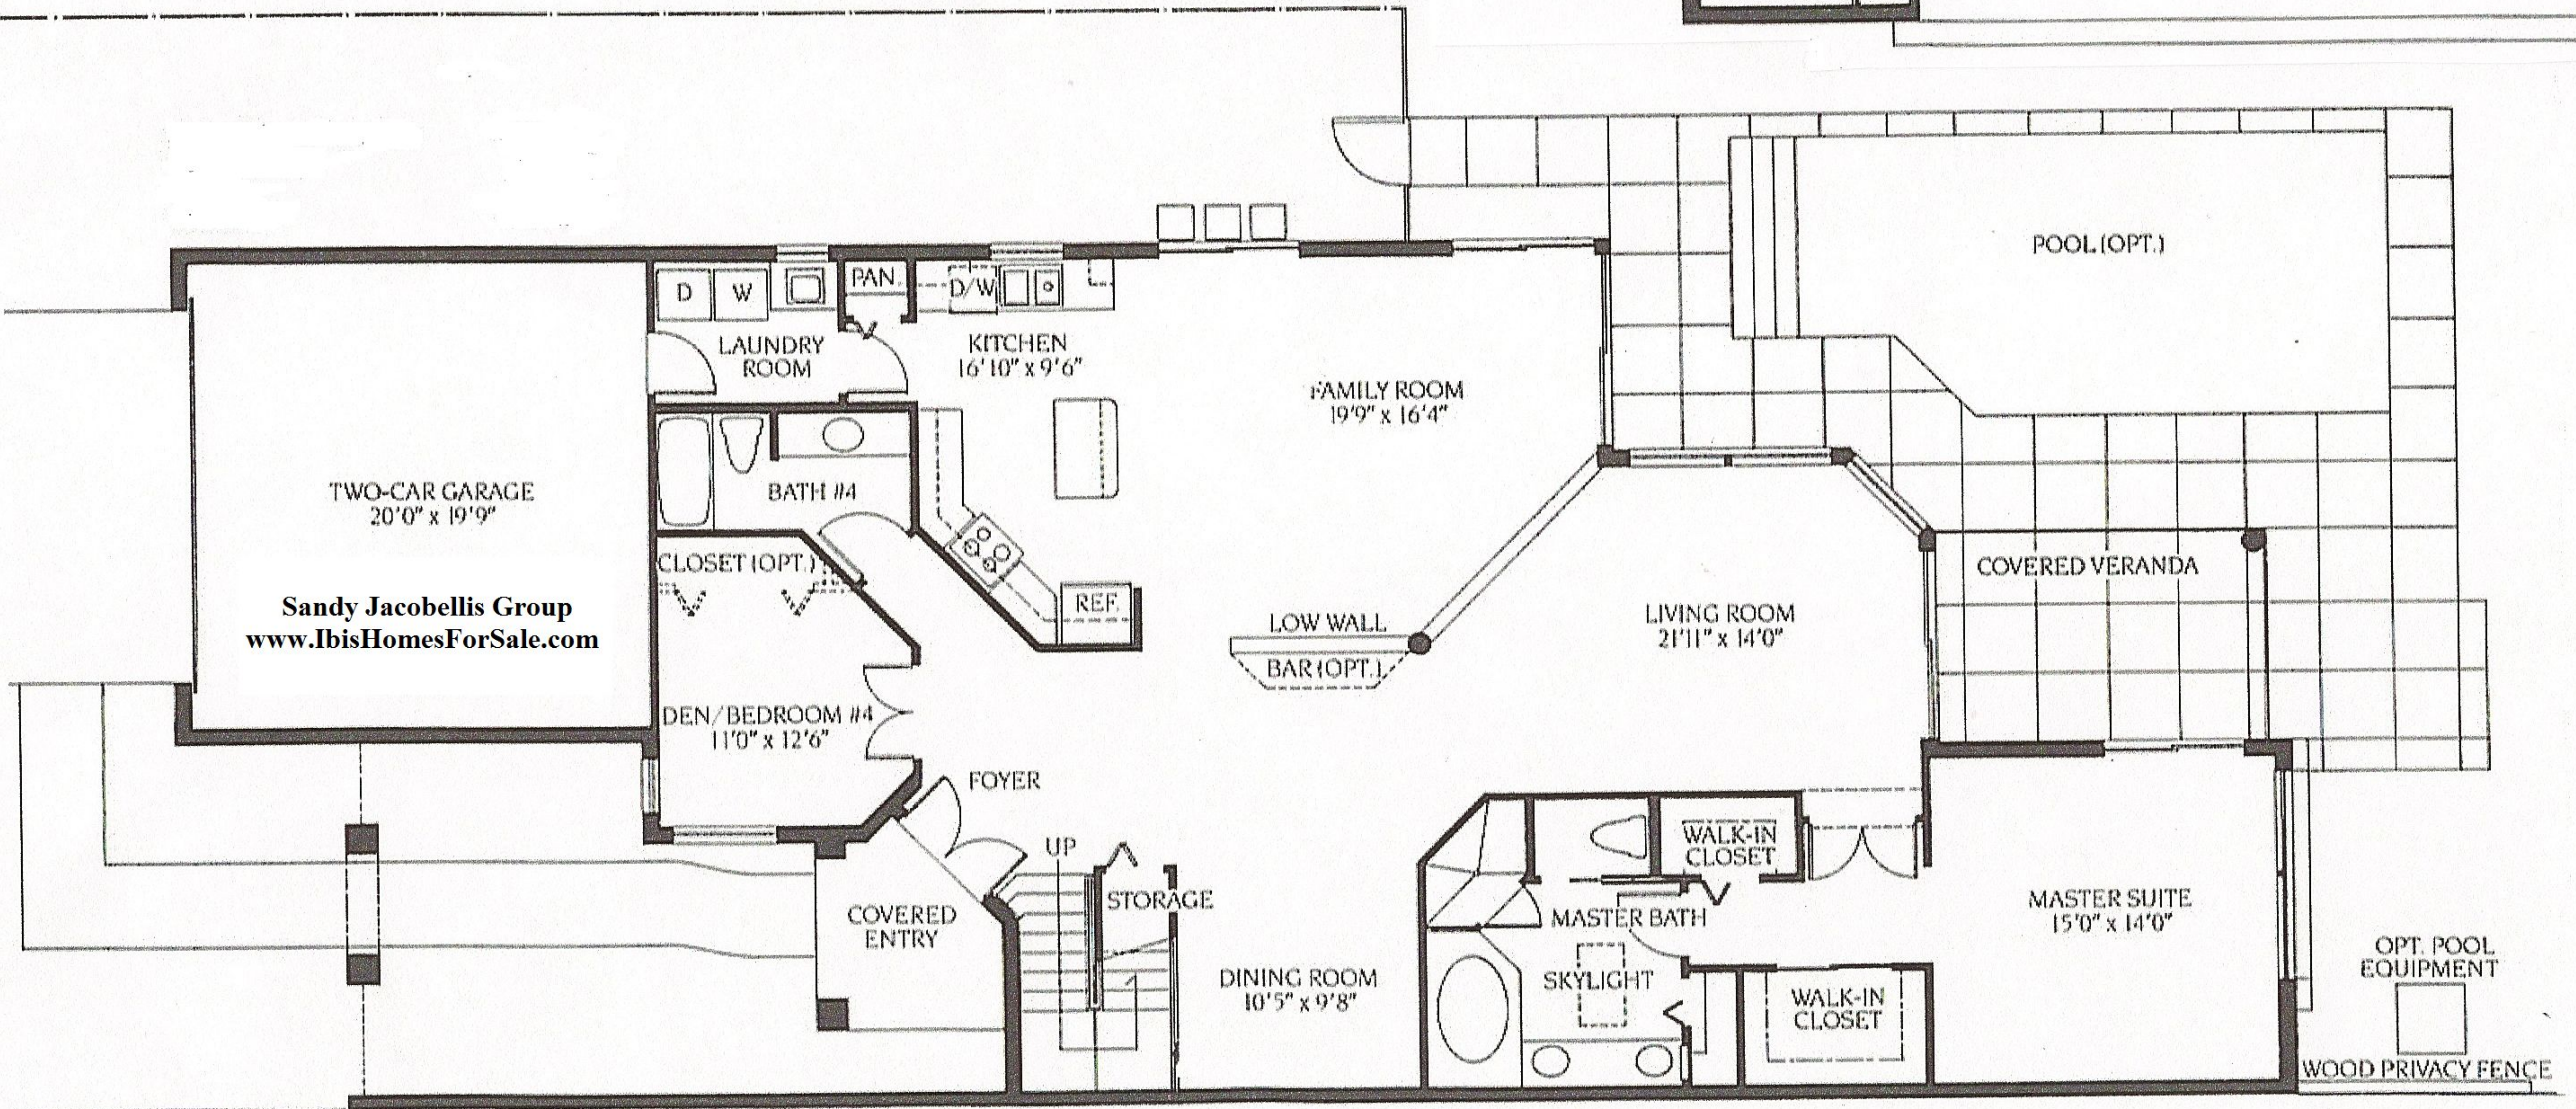

Total A/C Living Area	2,798 sq.ft.
Covered Patio	128 sq.ft.
Garage	419 sq.ft.
Total Area	3,345 sq.ft.

BANYAN
3 Bedrooms plus Den, 4 Baths

Sandy Jacobellis Group
www.IbisHomesForSale.com

Sandy Jacobellis Group
www.IbisHomesForSale.com