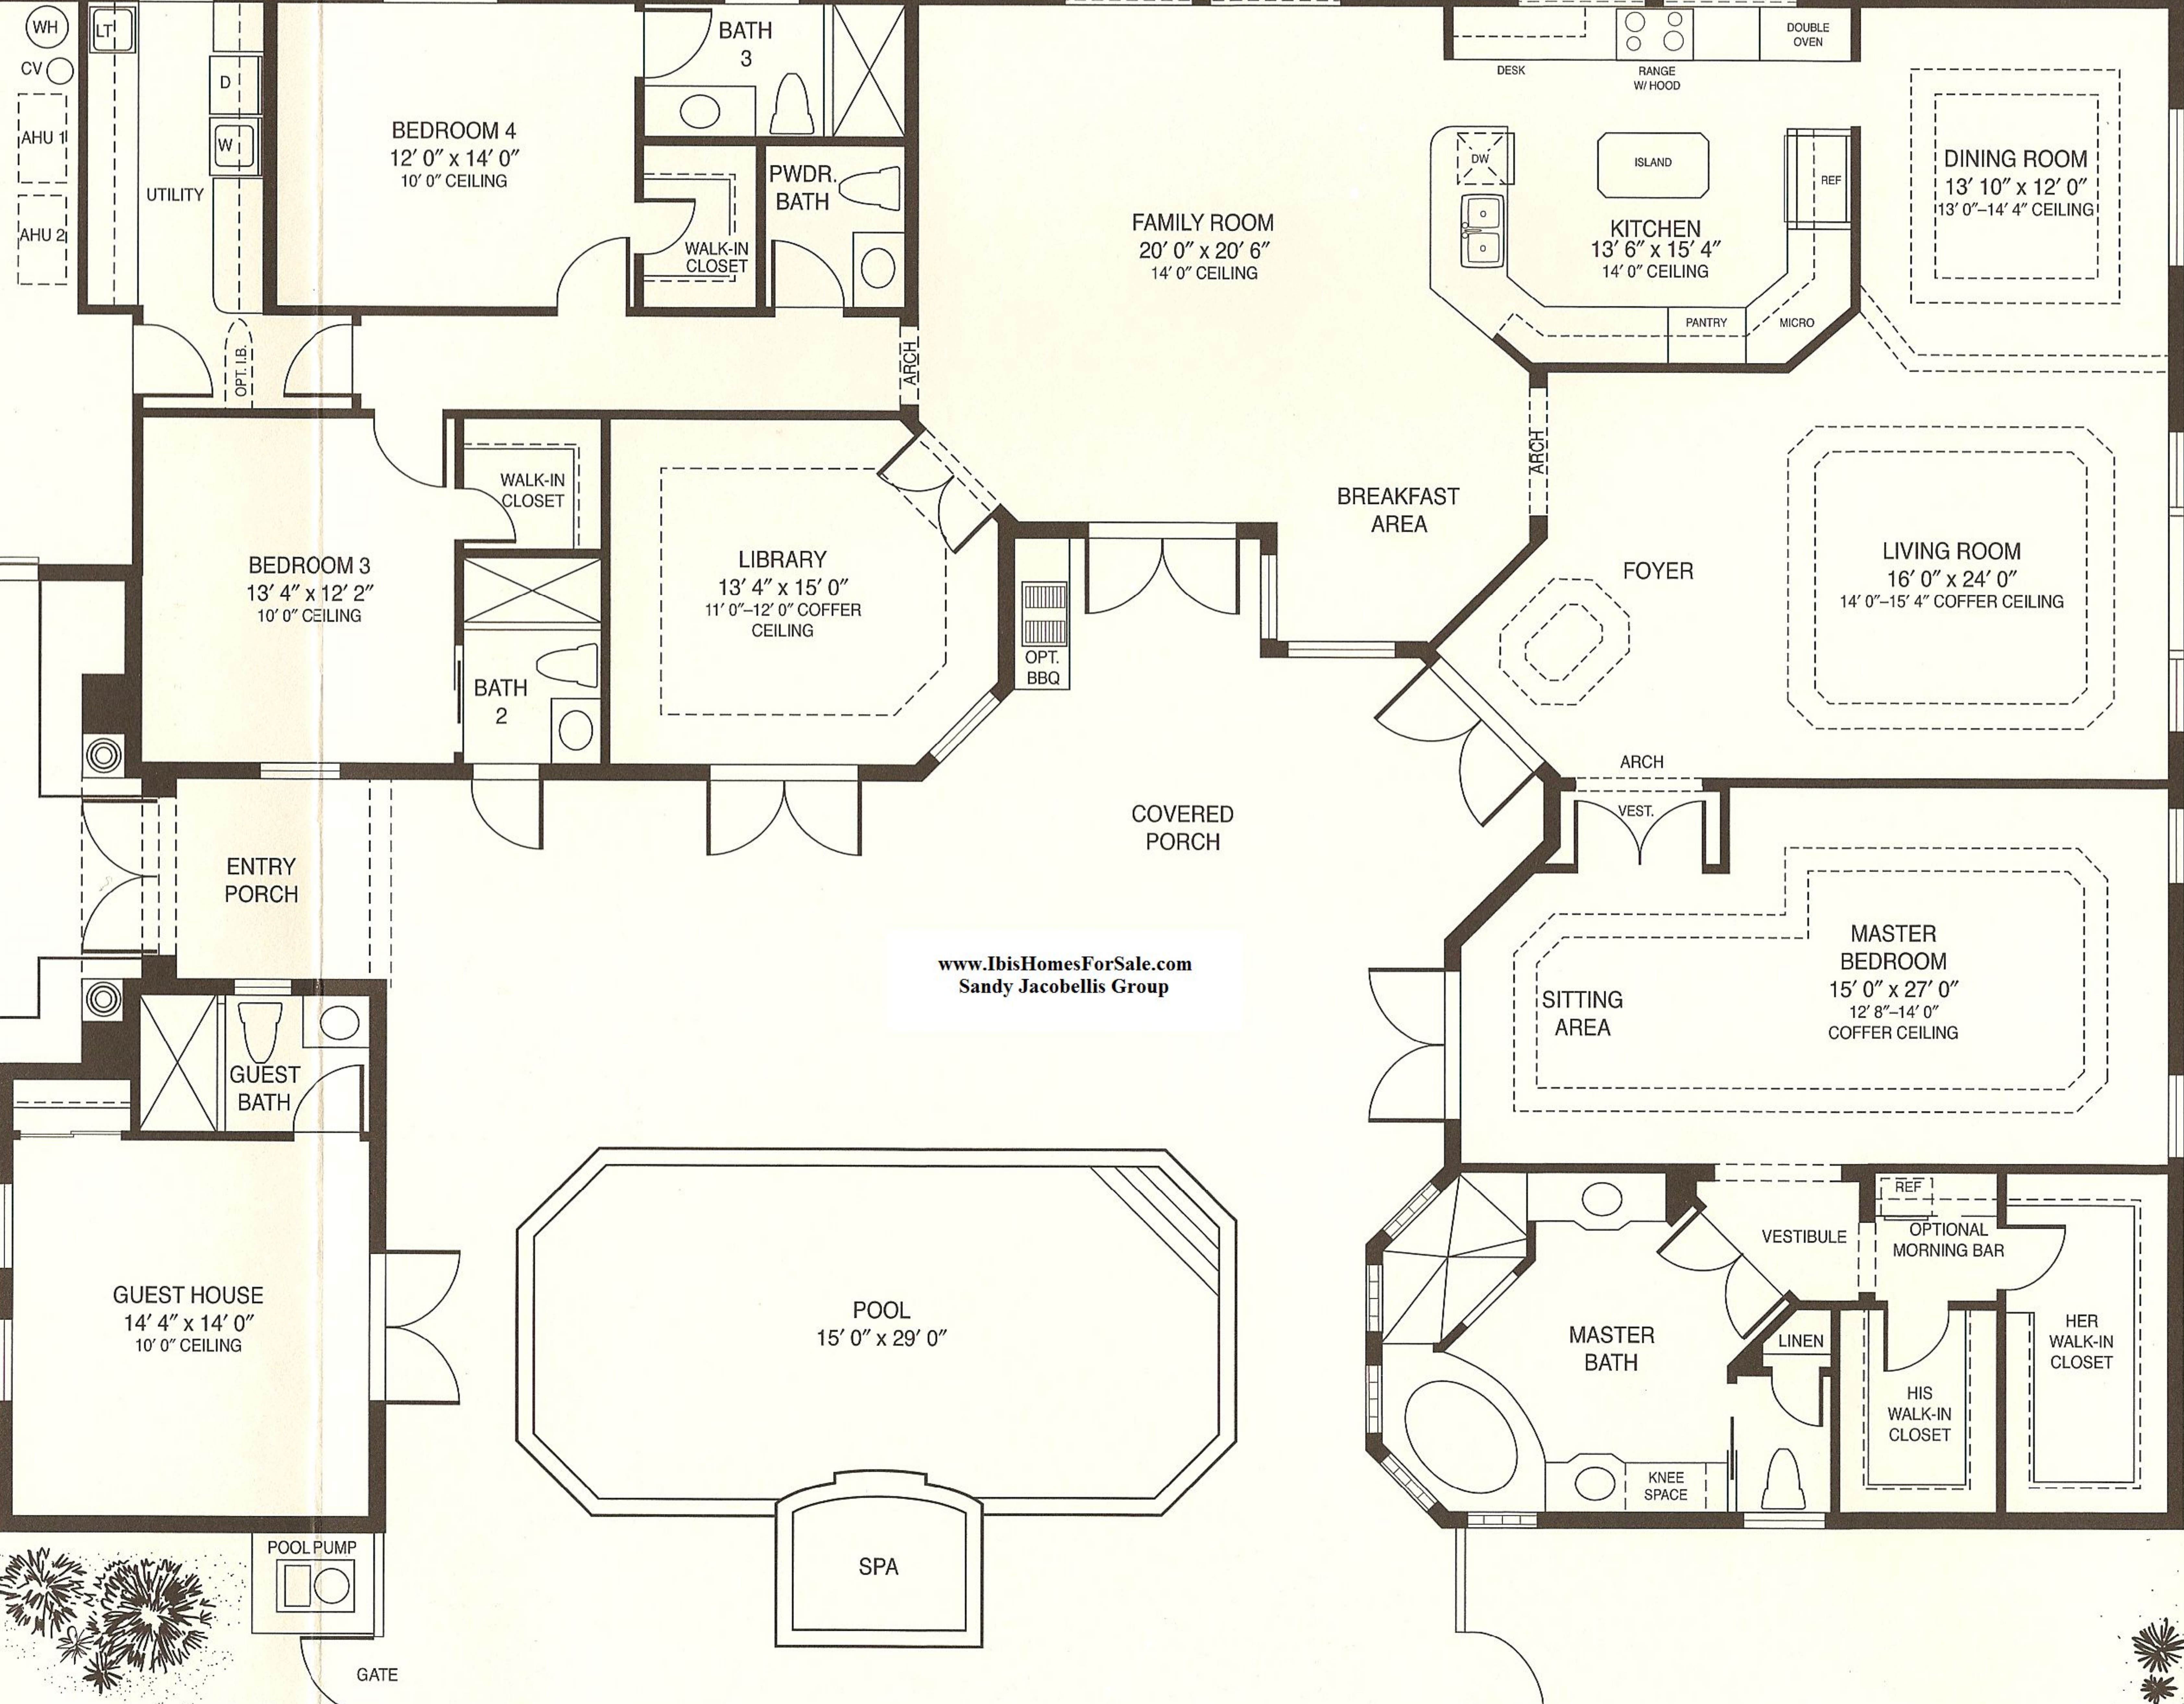

Sandy Jacobellis Group
www.IbisHomesForSale.com

3 CAR GARAGE
22' 0" x 27' 10"

Delphinus V

4 Bedrooms Plus Library, 4.5 Baths, 2 Car Garage Plus Golf Cart Garage

Air Conditioned Living Area	3,463 sq.ft.
Covered Entry	34 sq.ft.
Covered Porch	528 sq.ft.
Garage	670 sq.ft.
Total Area	4,695 sq.ft.