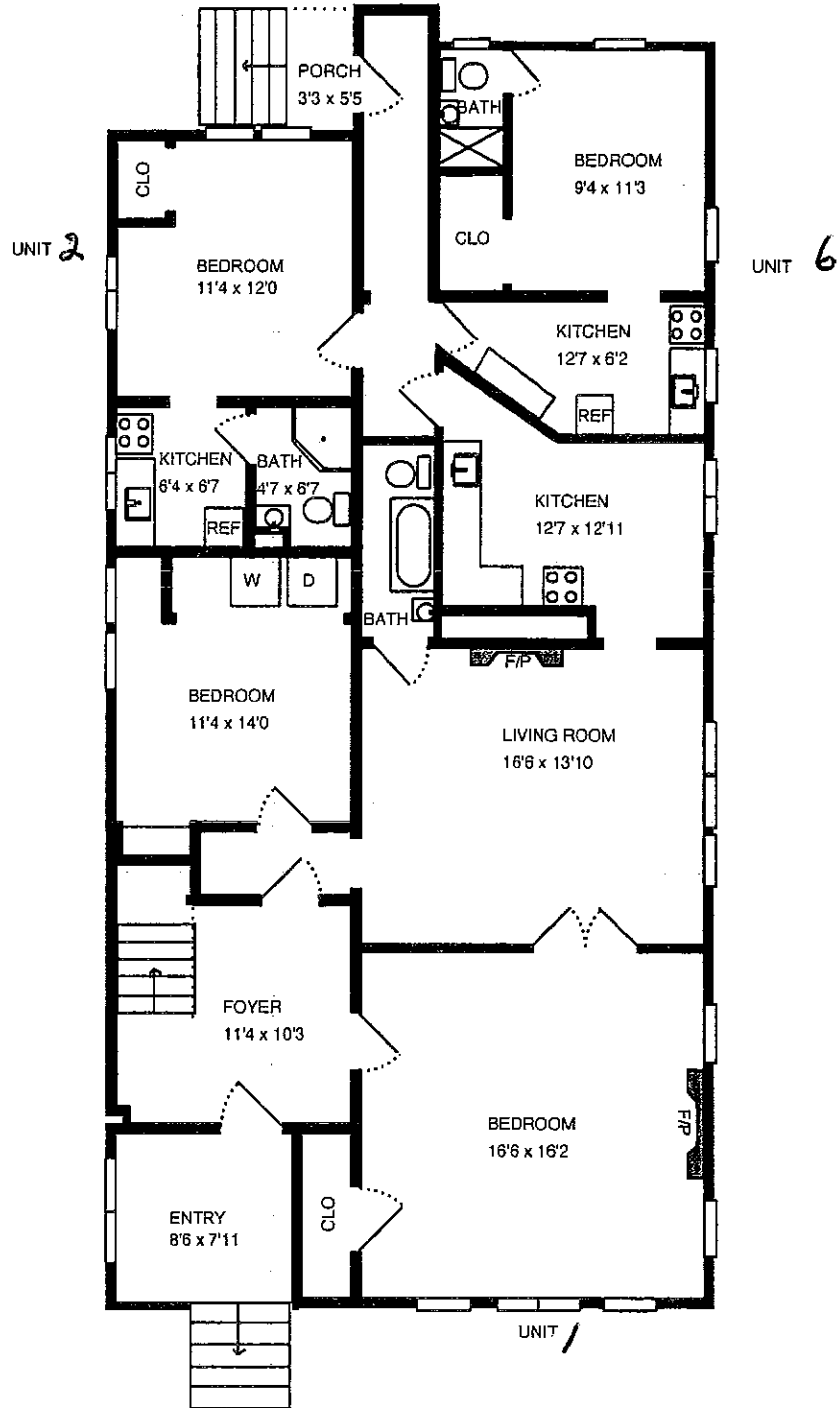

# REAL ESTATE MEASURE

Website RE  
Order #RE9800-9384  
Measure #9790338  
Measured 08/20/14

Property Address:  
726 E. 5th Ave.  
San Mateo, CA 94402

Total interior square footage on page: 1488 sf

Page 2

Measurements supplied for marketing purposes only. For full details, please visit <http://www.homedepotmeasures.com/RealEstateWarranty.htm>

# REAL ESTATE MEASURE

Website RE  
Order #RE9800-9384  
Measure #9790338  
Measured 08/20/14

Property Address:  
726 E. 5th Ave.  
San Mateo, CA 94402

Total interior square footage on page: 1492 sf

Measurements supplied for marketing purposes only. For full details, please visit <http://www.homedepotmeasures.com/RealEstateWarranty.htm>

# REAL ESTATE MEASURE

Website RE  
Order #RE9800-9384  
Measure #9790338  
Measured 08/20/14

Property Address:  
726 E. 5th Ave.  
San Mateo, CA 94402

Total interior square footage on page: 1415 sf

Measurements supplied for marketing purposes only. For full details, please visit <http://www.homedepotmeasures.com/RealEstateWarranty.htm>