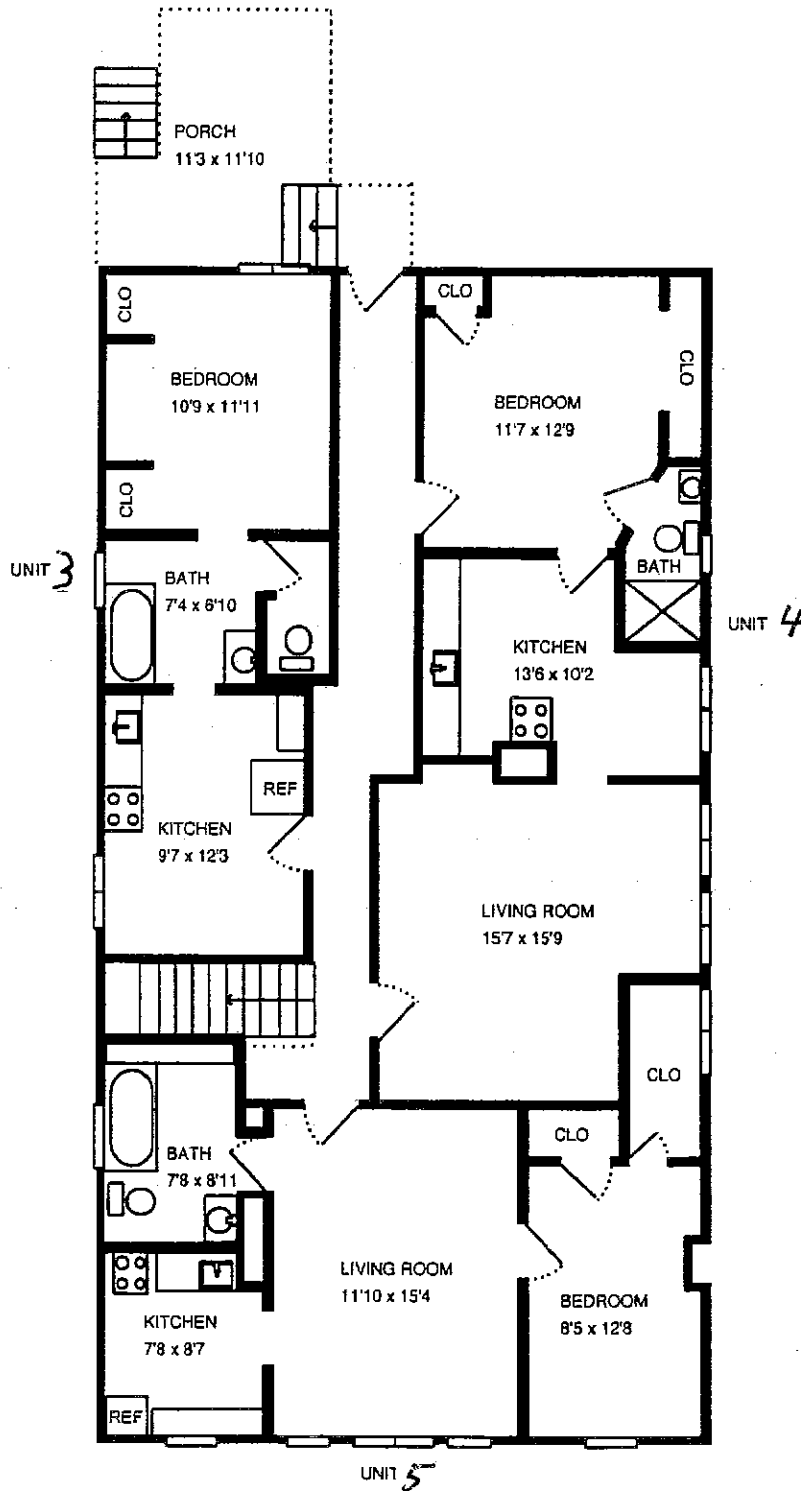

# REAL ESTATE MEASURE

Website RE  
Order #RE9800-9384  
Measure #9790338  
Measured 08/20/14

Property Address:  
726 E. 5th Ave.  
San Mateo, CA 94402

Total interior square footage on page: 1488 sf

Page 2

Measurements supplied for marketing purposes only. For full details, please visit <http://www.homedepotmeasures.com/RealEstateWarranty.htm>

# REAL ESTATE MEASURE

Website RE  
Order #RE9800-9384  
Measure #9790338  
Measured 08/20/14

Property Address:  
726 E. 5th Ave.  
San Mateo, CA 94402

Total interior square footage on page: 1492 sf

Measurements supplied for marketing purposes only. For full details, please visit <http://www.homedepotmeasures.com/RealEstateWarranty.htm>

# REAL ESTATE MEASURE

Website RE  
Order #RE9800-9384  
Measure #9790338  
Measured 08/20/14

Property Address:  
726 E. 5th Ave.  
San Mateo, CA 94402

Total interior square footage on page: 1415 sf

Measurements supplied for marketing purposes only. For full details, please visit <http://www.homedepotmeasures.com/RealEstateWarranty.htm>