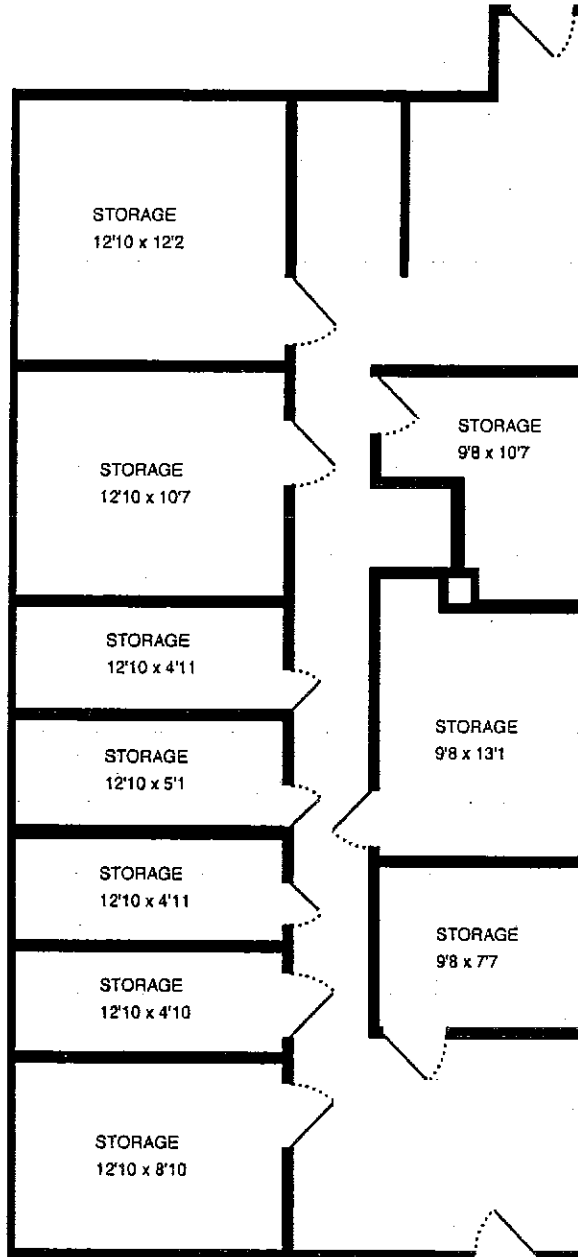

# REAL ESTATE MEASURE

Website RE  
Order #RE9800-9384  
Measure #9790338  
Measured 08/20/14

Property Address:  
726 E. 5th Ave.  
San Mateo, CA 94402

Total interior square footage on page: 1488 sf

Page 2

Measurements supplied for marketing purposes only. For full details, please visit <http://www.homedepotmeasures.com/RealEstateWarranty.htm>

# REAL ESTATE MEASURE

Website RE  
Order #RE9800-9384  
Measure #9790338  
Measured 08/20/14

Property Address:  
726 E. 5th Ave.  
San Mateo, CA 94402

Total interior square footage on page: 1492 sf

Measurements supplied for marketing purposes only. For full details, please visit <http://www.homedepotmeasures.com/RealEstateWarranty.htm>

# REAL ESTATE MEASURE

Website RE  
Order #RE9800-9384  
Measure #9790338  
Measured 08/20/14

Property Address:  
726 E. 5th Ave.  
San Mateo, CA 94402

Total interior square footage on page: 1415 sf

Measurements supplied for marketing purposes only. For full details, please visit <http://www.homedepotmeasures.com/RealEstateWarranty.htm>