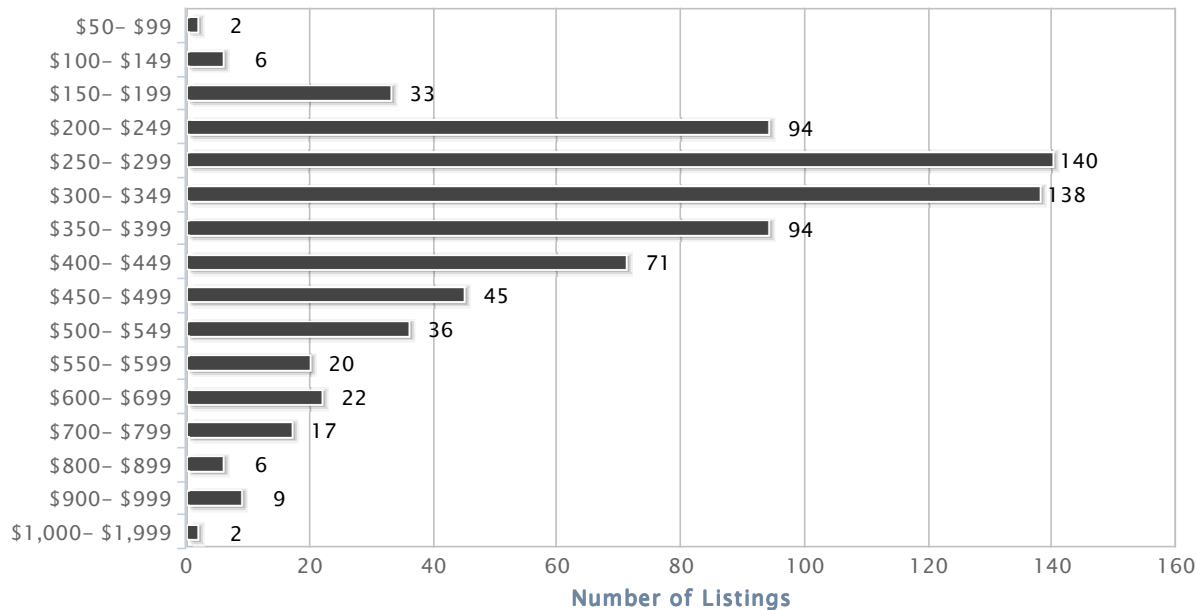

Area Market Survey Criteria

Status: Closed **Property Type:** Detached Single **Area:** Arlington Heights **Months Back:** 12 Months

Number of Listings by Price Range (Sold)

Average Days on Market by Price Range (Sold)